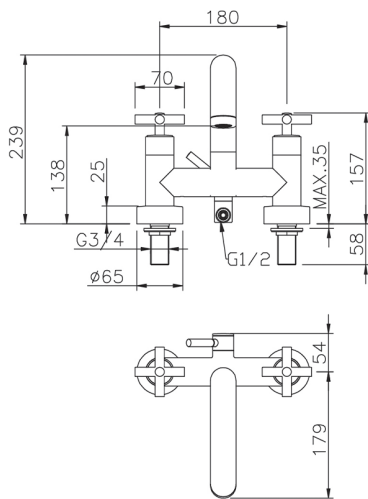

Deck-mounted bath mixer SUITE_263.ST01H.

MODEL **263.ST01H.**

Deck-mounted bath mixer, without shower set, 1/2" M Flexible Connection

AVAILABLE FINISHINGS

-  **CR** CR Chrome
-  **NO** NO Matt Black
-  **2W** 2W Brushed Gold
-  **NB** NB Brushed Nickel