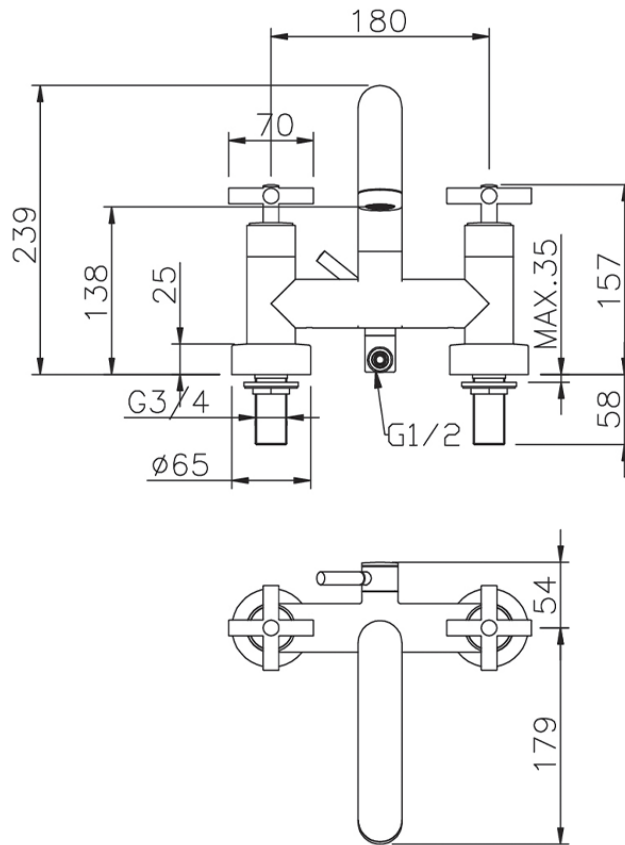

Deck-mounted bath mixer SUITE_263.ST01H.

263.ST01H.

<https://en.huberitalia.com/deck-mounted-bath-mixer-suite-263-st01h>

2026-06-13