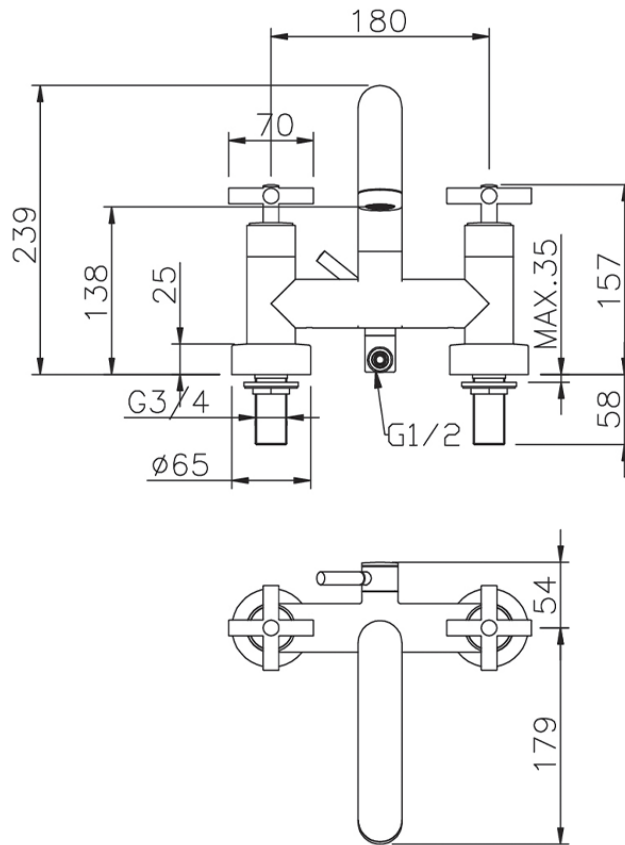

Deck-mounted bath mixer SUITE_263.ST01H.

263.ST01H.

<https://en.huberitalia.com/deck-mounted-bath-mixer-suite-263-st01h>

2026-05-15