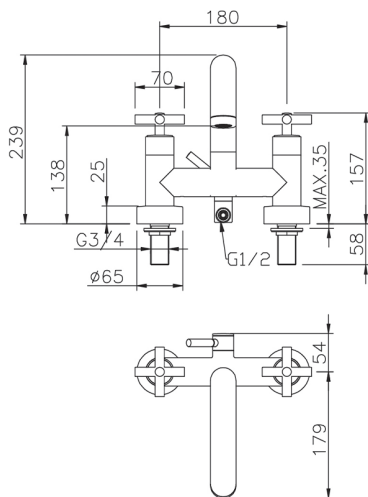

Deck-mounted bath mixer SUITE_263.ST01H.

MODEL **263.ST01H.**

Deck-mounted bath mixer, without shower set, 1/2" M Flexible Connection

AVAILABLE FINISHINGS

-  **CR** CR Chrome
-  **NO** NO Matt Black
-  **2W** 2W Brushed Gold
-  **NB** NB Brushed Nickel