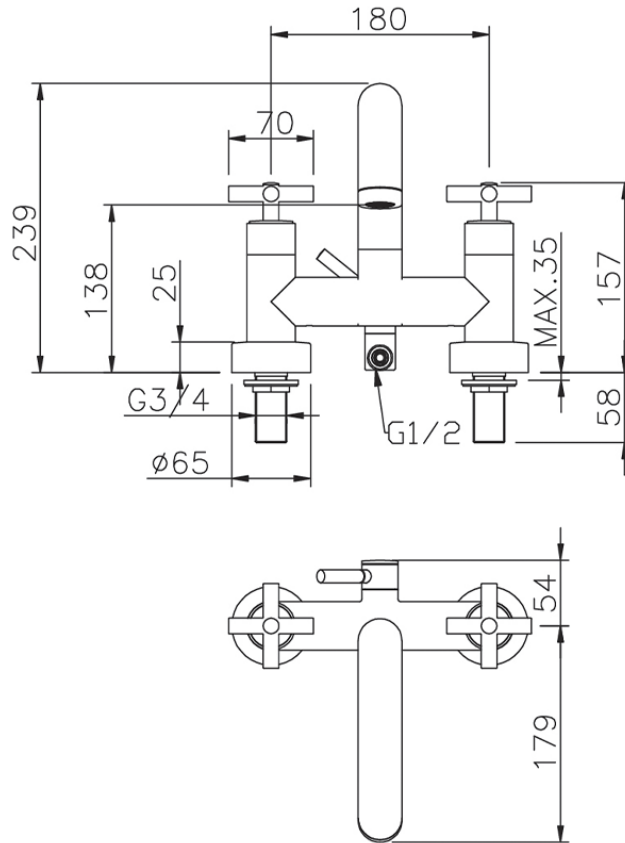

## Deck-mounted bath mixer SUITE\_263.ST01H.

263.ST01H.

<https://en.huberitalia.com/deck-mounted-bath-mixer-suite-263-st01h>

2026-06-26