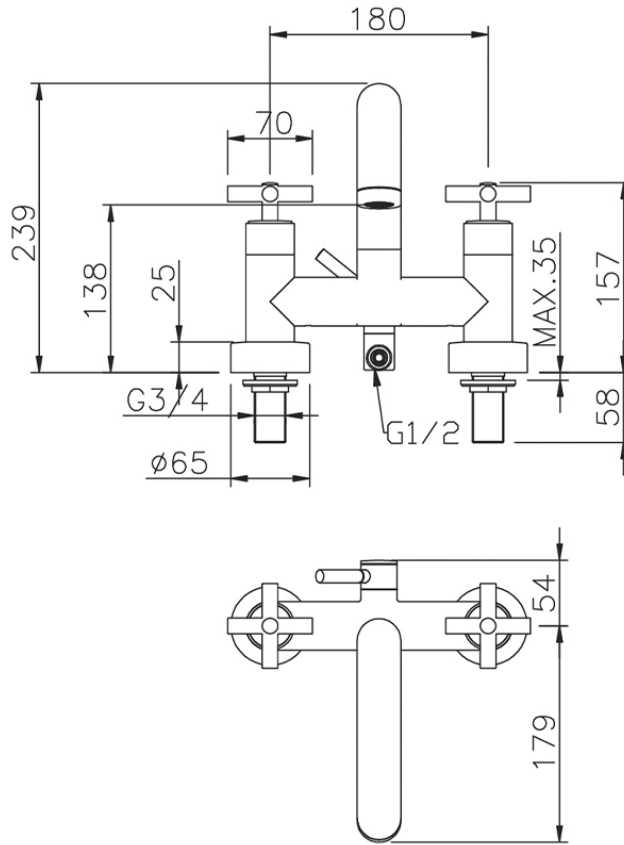

Deck-mounted bath mixer SUITE_263.ST01H.

263.ST01H.

<https://en.huberitalia.com/deck-mounted-bath-mixer-suite-263-st01h>

2026-04-06