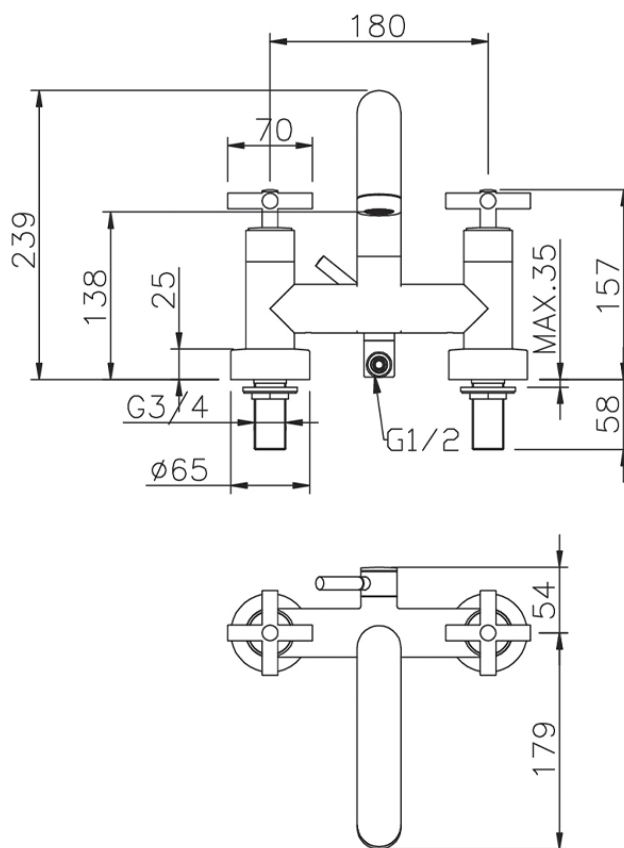

Deck-mounted bath mixer SUITE_263.ST01H.

263.ST01H.

<https://en.huberitalia.com/deck-mounted-bath-mixer-suite-263-st01h>

2026-05-15