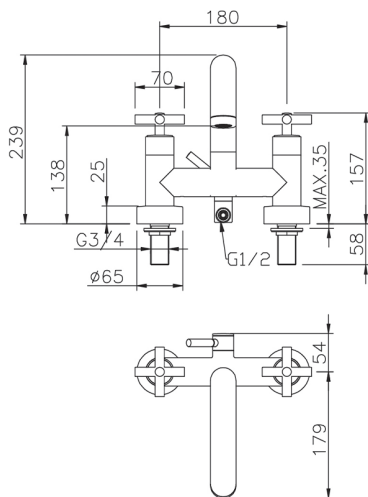

## Deck-mounted bath mixer SUITE\_263.ST01H.

MODEL **263.ST01H.**

Deck-mounted bath mixer, without shower set, 1/2" M Flexible Connection