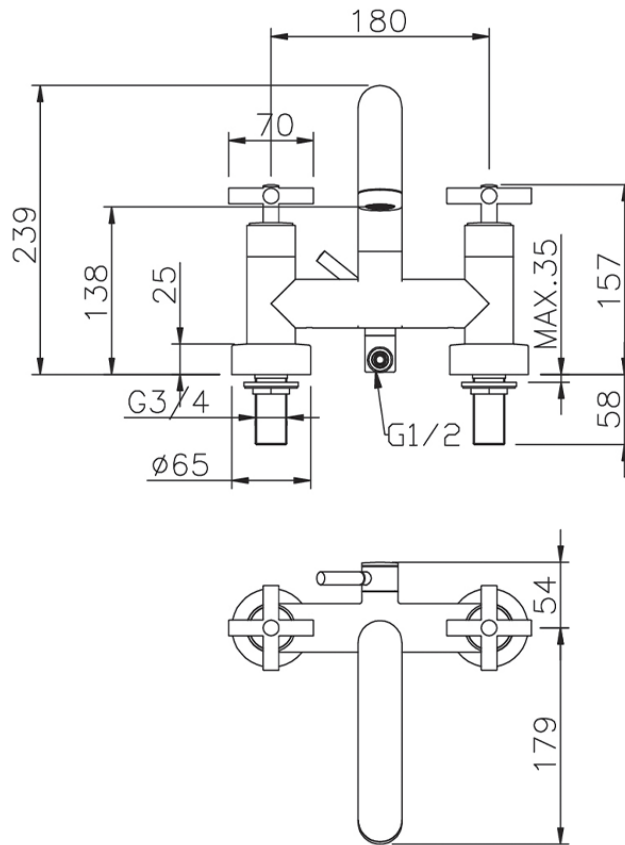

Deck-mounted bath mixer SUITE\_263.ST01H.

263.ST01H.

<https://en.huberitalia.com/deck-mounted-bath-mixer-suite-263-st01h>

2026-06-06