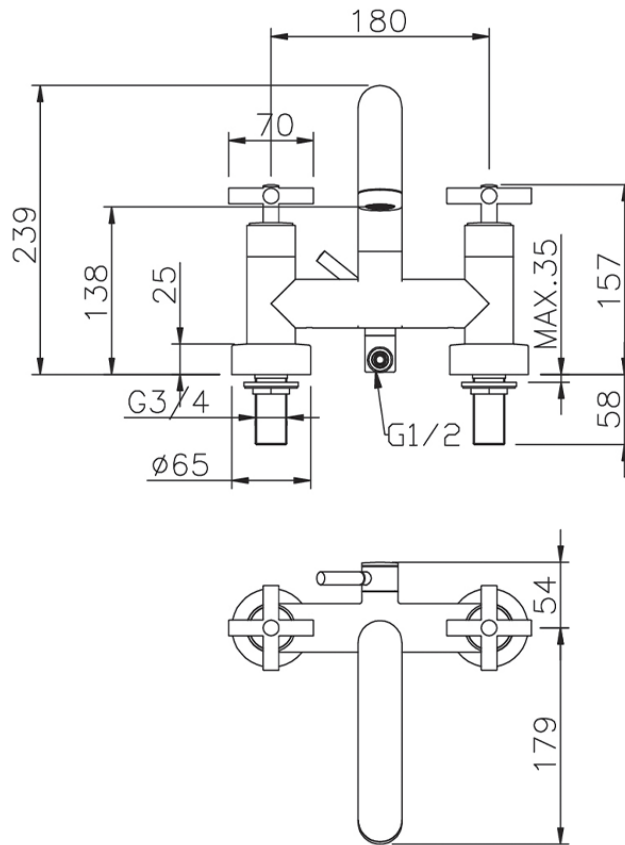

Deck-mounted bath mixer SUITE_263.ST01H.

263.ST01H.

<https://en.huberitalia.com/deck-mounted-bath-mixer-suite-263-st01h>

2026-06-26