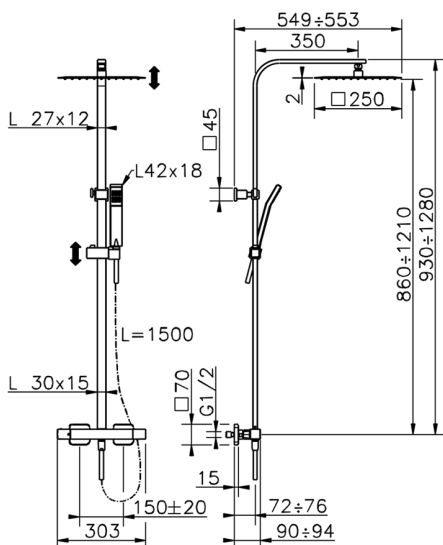

## 2-function Thermostatic shower set NUOVA EGO\_QTC8602H

MODEL **QTC8602H**

2-function Thermostatic shower set, 2-outlet devia stop, adjustable riser column, sliding handshower holder, 42x18 mm ABS Quad one spray handshower, 250x250 mm INOX square showerhead 2 mm thick, 150 cm smooth SILVERFLEX Flexible Hose

AVAILABLE FINISHINGS

CHARACTERISTICS

Cartridge Spare Parts **ZZ96551000**

**TMX 25 Thermostatic Valve**

### DeviaStop

The Huber Devia Stop technology allows to adjust the water flow and to direct it to the selected output point (overhead soaker, hand shower, etc).