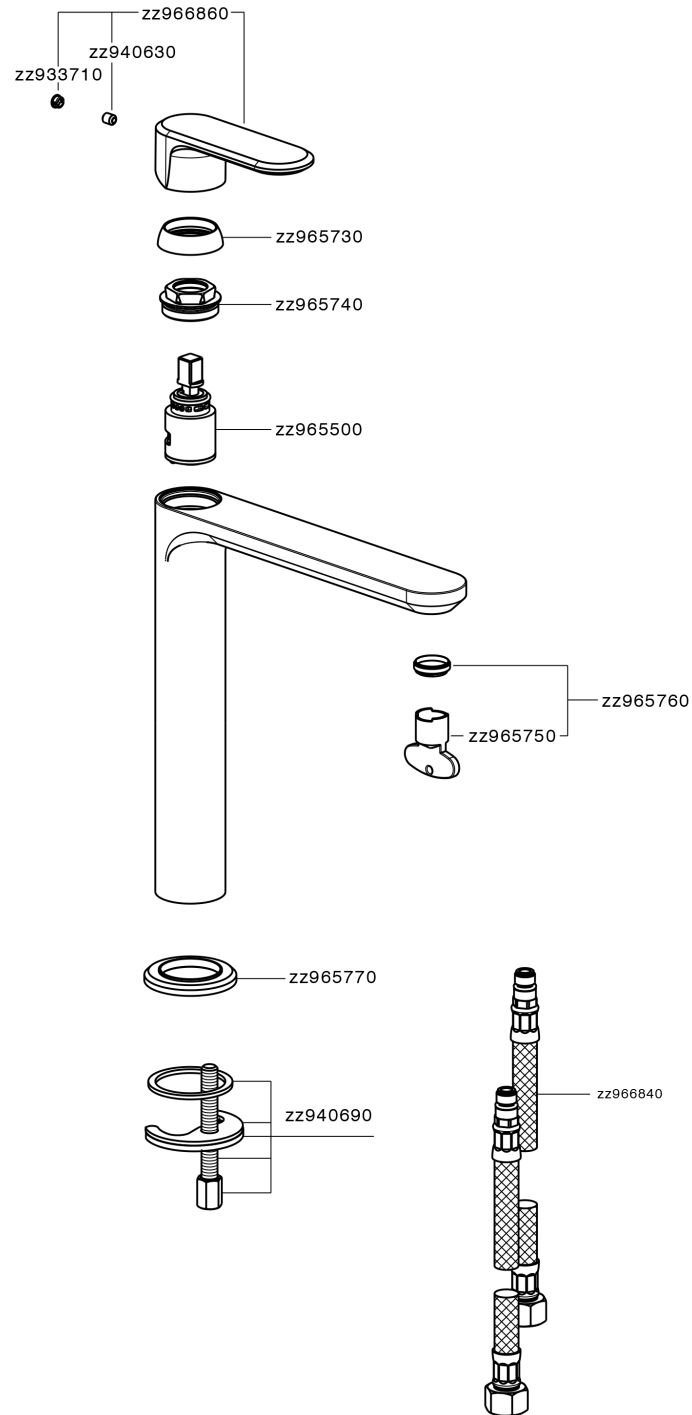

Single lever tall washbasin mixer LEVITY_LY003554

LY003554

<https://en.huberitalia.com/single-lever-tall-washbasin-mixer-levity-ly003554>

2025-04-14