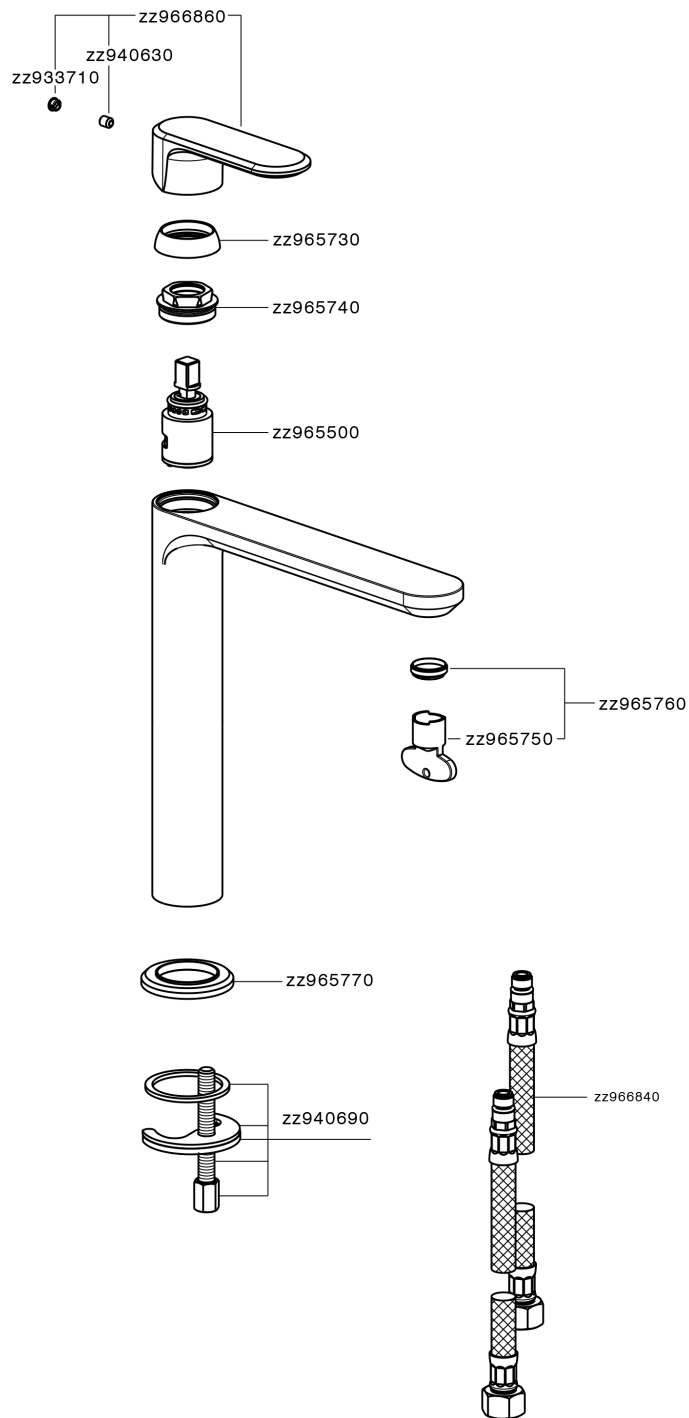

Single lever tall washbasin mixer LEVITY_LY003554

LY003554

<https://en.huberitalia.com/single-lever-tall-washbasin-mixer-levity-ly003554>

2025-04-11