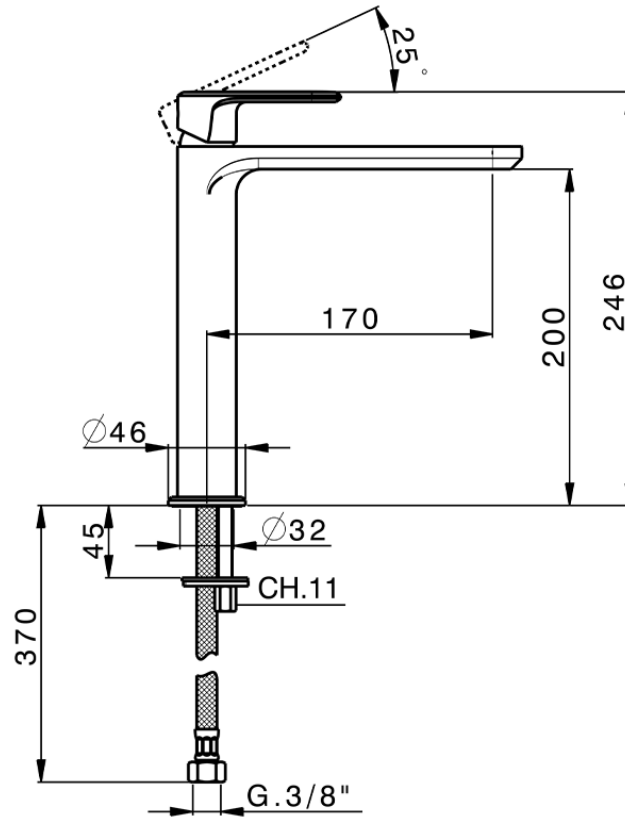

Single lever tall washbasin mixer LEVITY_LY003554

LY003554

<https://en.huberitalia.com/single-lever-tall-washbasin-mixer-levity-ly003554>

2025-04-24