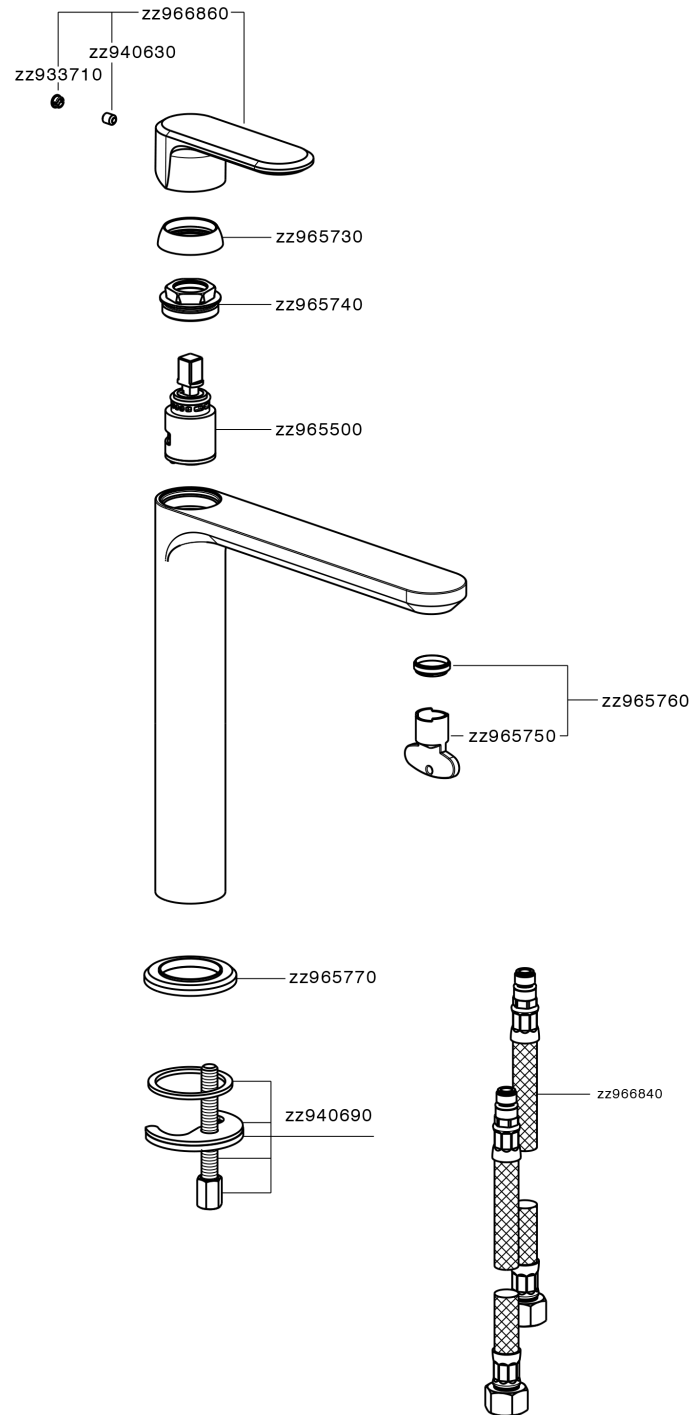

Single lever tall washbasin mixer LEVITY_LY003554

LY003554

<https://en.huberitalia.com/single-lever-tall-washbasin-mixer-levity-ly003554>

2025-04-07