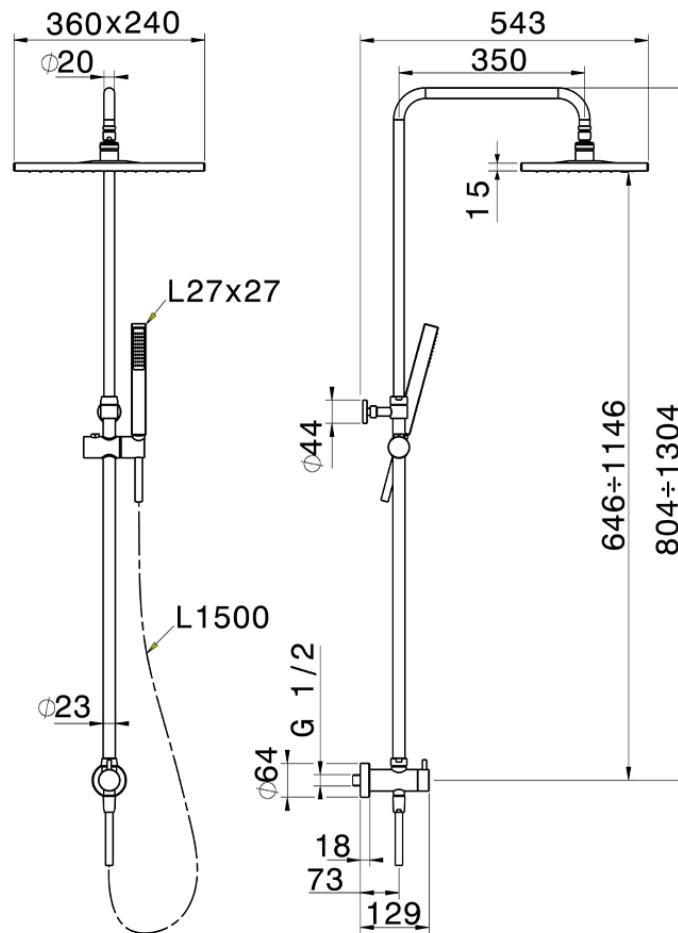

CombiShower with Diverter COLUMNS_SSV82010

SSV82010

<https://en.huberitalia.com/combishower-with-diverter-columns-ssv82010>

2024-11-23