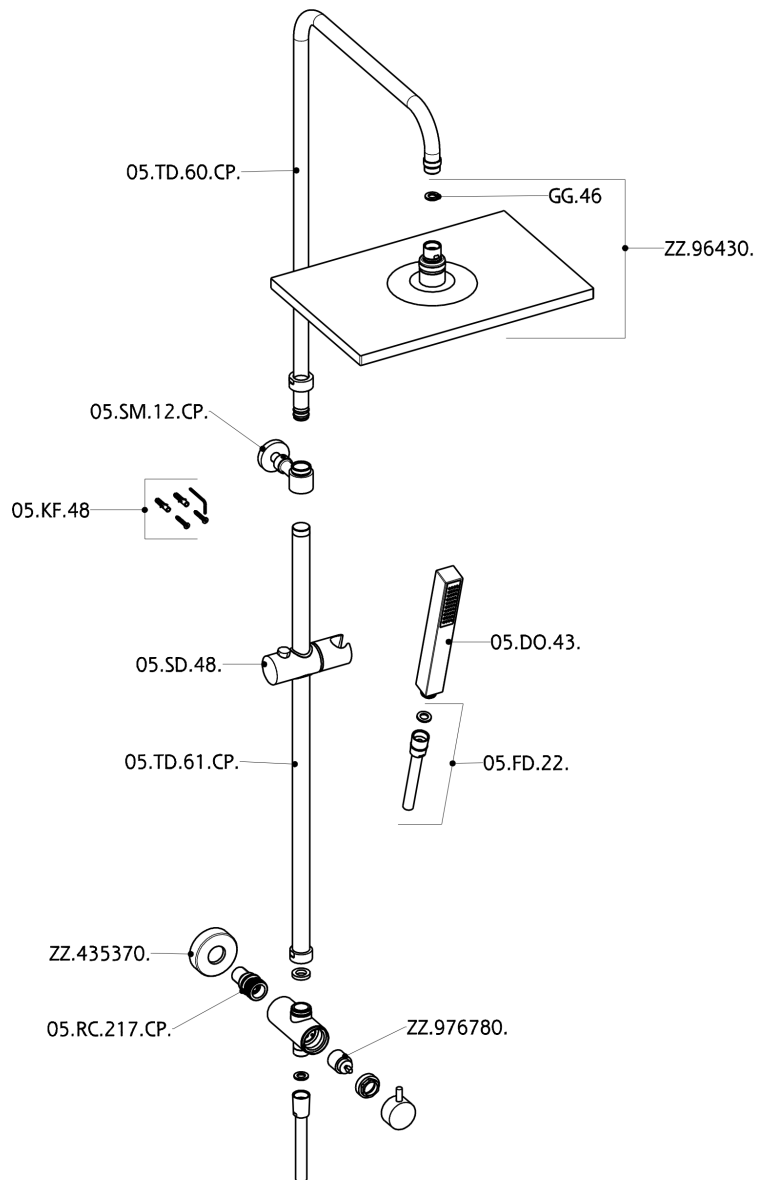

CombiShower with Diverter COLUMNS_SSV82010

MODEL **SSV82010**

CombiShower with Diverter, 2-outlet diverter with concealed wall elbow, adjustable riser column, sliding handshower holder, ABS 27x27mm one spray minimalist square handshower, 240x360 15 mm thick rectangular showerhead, 150 cm smooth SILVERFLEX Flexible Hose

AVAILABLE FINISHINGS

CHARACTERISTICS

CombiShower with Diverter COLUMNS_SSV82010

SSV82010

<https://en.huberitalia.com/combishower-with-diverter-columns-ssv82010>

2024-11-23