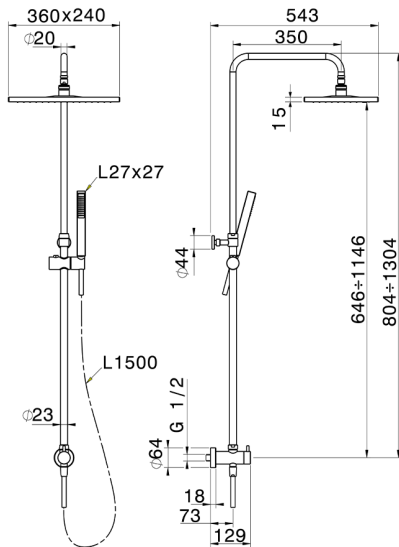

CombiShower with Diverter COLUMNS_SSV82010

MODEL **SSV82010**

CombiShower with Diverter, 2-outlet diverter with concealed wall elbow, adjustable riser column, sliding handshower holder, ABS 27x27mm one spray minimalist square handshower, 240x360 15 mm thick rectangular showerhead, 150 cm smooth SILVERFLEX Flexible Hose

AVAILABLE FINISHINGS

CHARACTERISTICS

CombiShower with Diverter COLUMNS_SSV82010

SSV82010

<https://en.huberitalia.com/combishower-with-diverter-columns-ssv82010>

2024-11-23