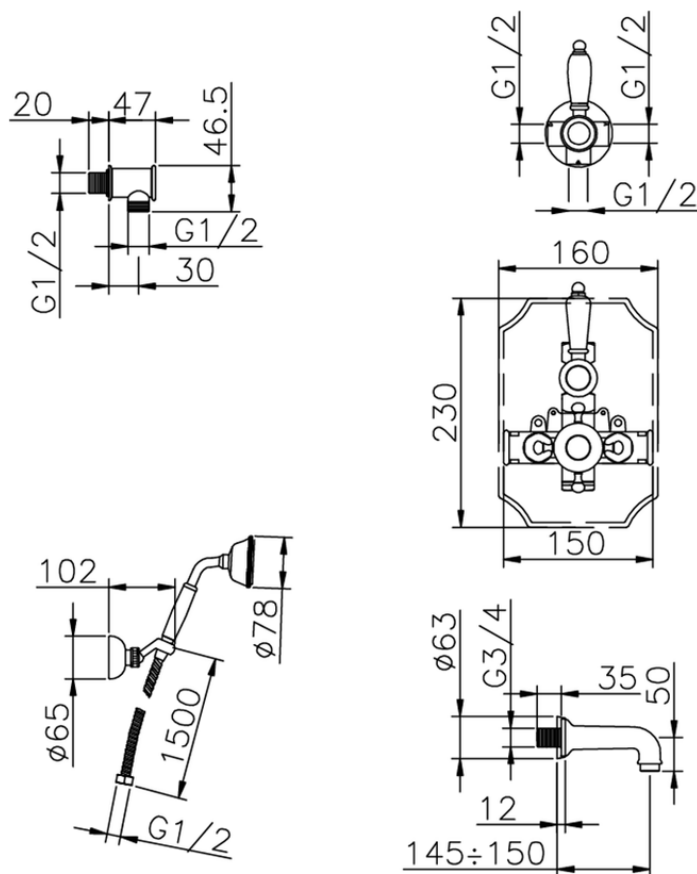

Concealed thermostatic bath set VICTORIAN_915.VT01H.

915.VT01H.

<https://en.huberitalia.com/concealed-thermostatic-bath-set-victorian-915-vt01h>

2026-04-06