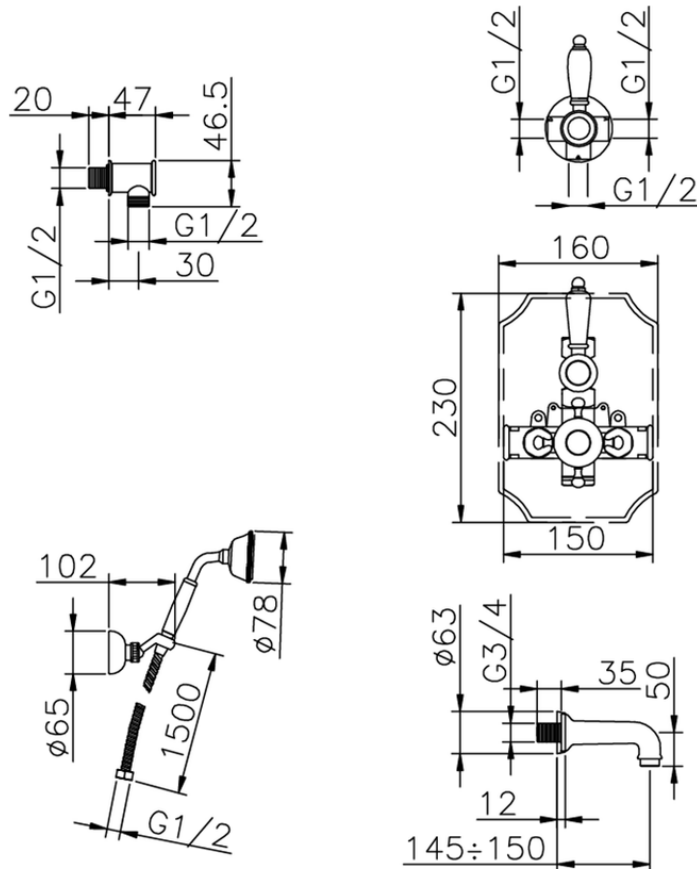

Concealed thermostatic bath set VICTORIAN_915.VT01H.

915.VT01H.

<https://en.huberitalia.com/concealed-thermostatic-bath-set-victorian-915-vt01h>

2026-04-05