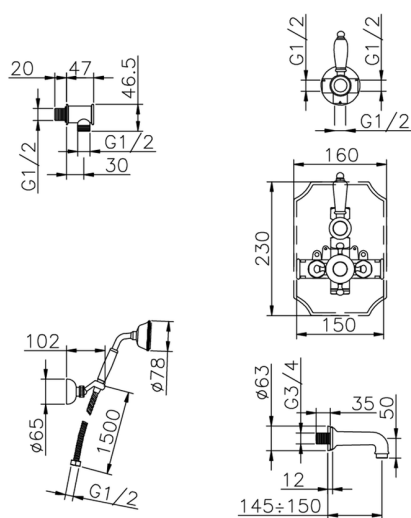

## Concealed thermostatic bath set VICTORIAN\_915.VT01H.

MODEL **915.VT01H.**

Concealed thermostatic bath set, 1/2" Concealed Thermostatic valve, 1/2" outlet stopvalve, 2-outlet diverter, wall mounted adjustable handshower bracket, 78 mm Brass classic one spray handshower, 3/4 M 150 mm spout, 1/2" wall elbow, 150 cm Brass flexible hose

### CHARACTERISTICS

Cartridge Spare Parts **24.04A.PP**

**8x20 Plus P Thermostatic Valve**

Installation **Concealed**