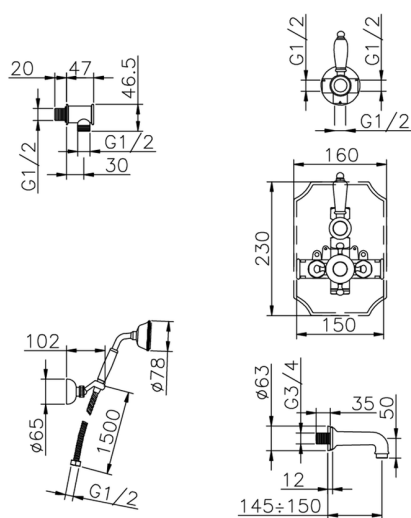

Concealed thermostatic bath set VICTORIAN_915.VT01H.

MODEL **915.VT01H.**

Concealed thermostatic bath set, 1/2" Concealed Thermostatic valve, 1/2" outlet stopvalve, 2-outlet diverter, wall mounted adjustable handshower bracket, 78 mm Brass classic one spray handshower, 3/4 M 150 mm spout, 1/2" wall elbow, 150 cm Brass flexible hose

AVAILABLE FINISHINGS

-  **AC** AC Satin Brushed Nickel
-  **AG** AG Antique Gold
-  **BA** BA Old Bronze
-  **CR** CR Chrome
-  **2W** 2W Brushed Gold

CHARACTERISTICS

Cartridge Spare Parts **24.04A.PP**
8x20 Plus P Thermostatic Valve
 Installation **Concealed**