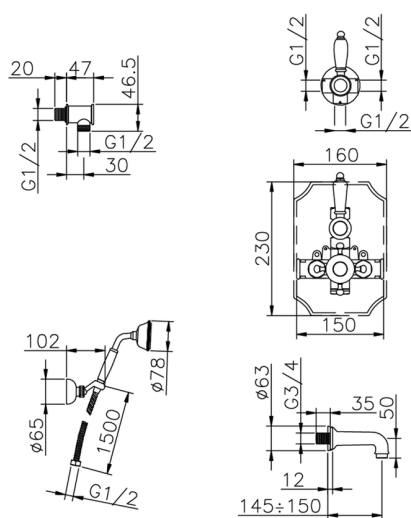

Concealed thermostatic bath set VICTORIAN_915.VT01H.

MODEL **915.VT01H.**

Concealed thermostatic bath set, 1/2" Concealed Thermostatic valve, 1/2" outlet stopvalve, 2-outlet diverter, wall mounted adjustable handshower bracket, 78 mm Brass classic one spray handshower, 3/4 M 150 mm spout, 1/2" wall elbow, 150 cm Brass flexible hose

AVAILABLE FINISHINGS

-  **AC** AC Satin Brushed Nickel
-  **AG** AG Antique Gold
-  **BA** BA Old Bronze
-  **CR** CR Chrome
-  **2W** 2W Brushed Gold

CHARACTERISTICS

Cartridge Spare Parts **24.04A.PP**

8x20 Plus P Thermostatic Valve