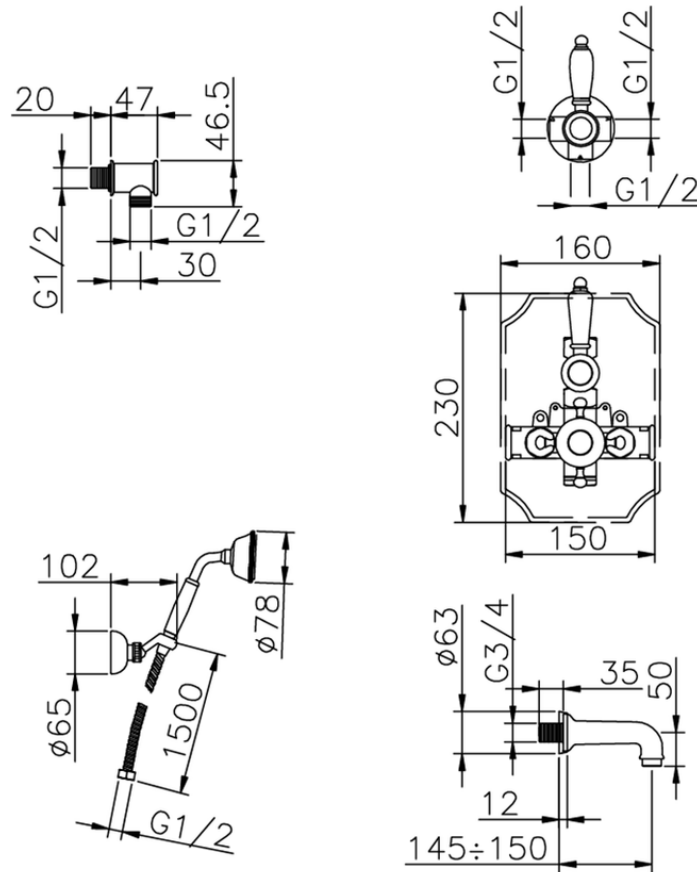

Concealed thermostatic bath set VICTORIAN_915.VT01H.

915.VT01H.

<https://en.huberitalia.com/concealed-thermostatic-bath-set-victorian-915-vt01h>

2026-06-06