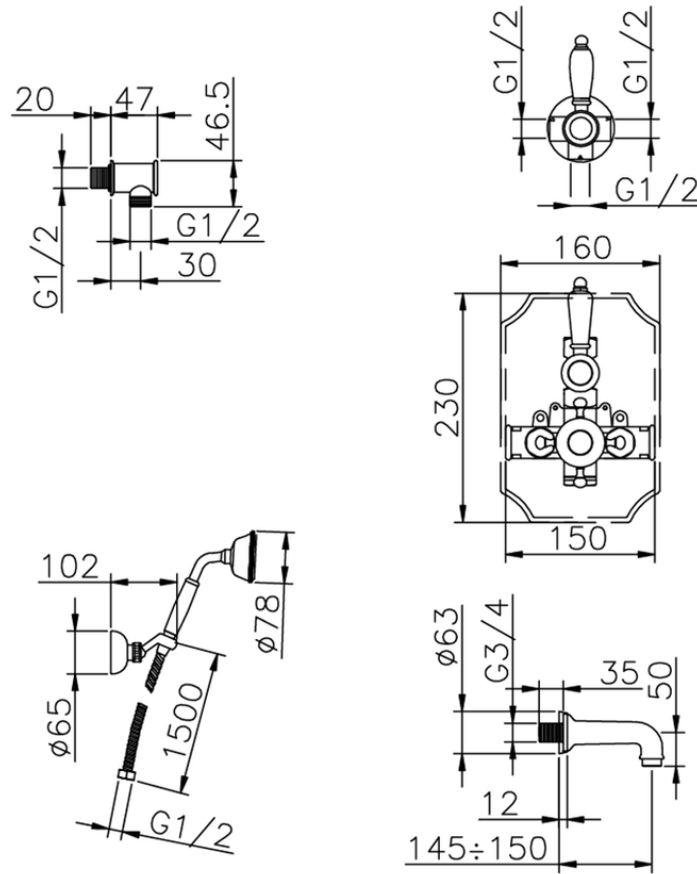

Concealed thermostatic bath set VICTORIAN_915.VT01H.

915.VT01H.

<https://en.huberitalia.com/concealed-thermostatic-bath-set-victorian-915-vt01h>

2026-04-08