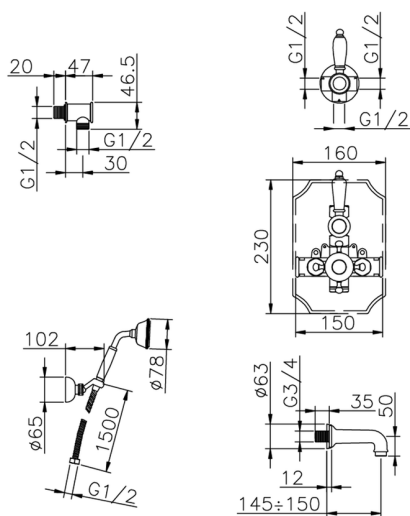

## Concealed thermostatic bath set VICTORIAN\_915.VT01H.

MODEL **915.VT01H.**

Concealed thermostatic bath set, 1/2" Concealed Thermostatic valve, 1/2" outlet stopvalve, 2-outlet diverter, wall mounted adjustable handshower bracket, 78 mm Brass classic one spray handshower, 3/4 M 150 mm spout, 1/2" wall elbow, 150 cm Brass flexible hose

### CHARACTERISTICS

Cartridge Spare Parts **24.04A.PP**

**8x20 Plus P Thermostatic Valve**

Installation **Concealed**