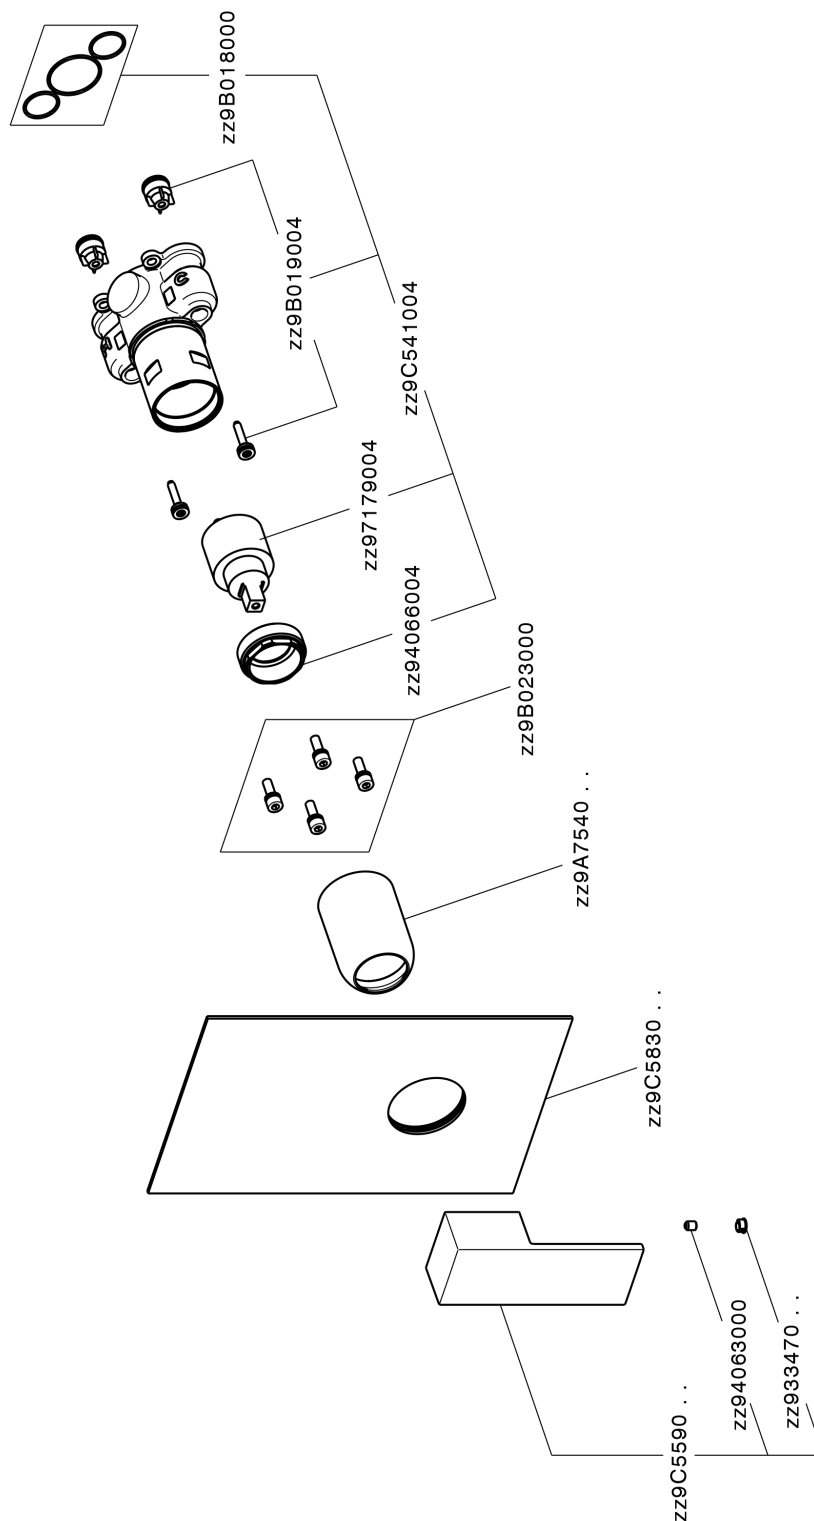

Exposed part for Single Lever One Box Valve NUOVA EGO_NE0BM010

NE0BM010

<https://en.huberitalia.com/exposed-part-for-single-lever-one-box-valve-nuova-ego-ne0bm010>

One Box Universal Concealed Part ONE BOX_ZB00B031

ZB00B031

<https://en.huberitalia.com/one-box-universal-concealed-part-one-box-zb00b031>

One Box Universal Concealed Part ONE BOX_ZB00B030

ZB00B030

<https://en.huberitalia.com/one-box-universal-concealed-part-one-box-zb00b030>

2024-12-22