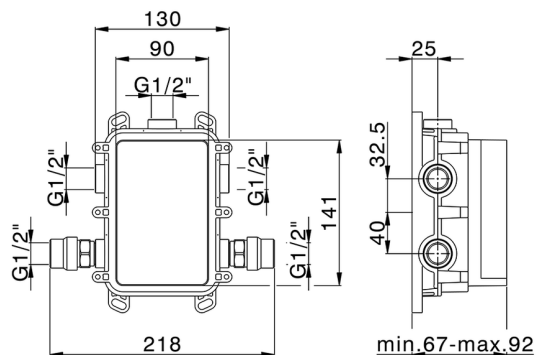

MODEL **ZB00B031**

One Box Universal Concealed Part, for 1 or 2 or 3 outlet thermostatic or single lever, without trim kit, with noise reducers, with sealing gasket

AVAILABLE FINISHINGS

CHARACTERISTICS

Concealed **1**
Installation **Concealed**