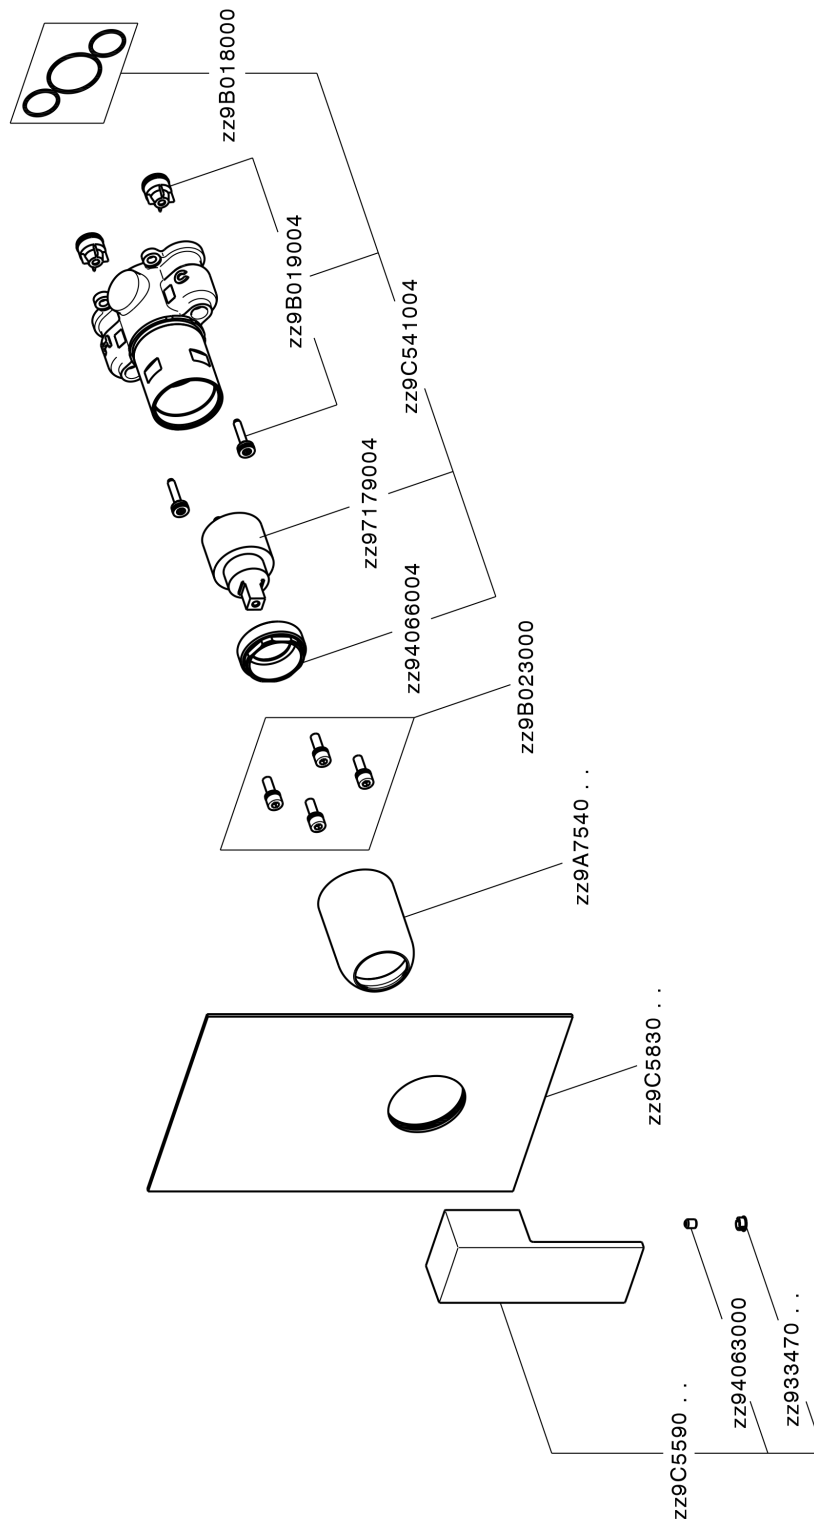

Exposed part for Single Lever One Box Valve NUOVA EGO_NE0BM010

MODEL **NE0BM010**

Exposed part for Single Lever One Box Valve, 1 Outlet, Minimum depth of installation: 67 mm, without concealed part, for items ZB00B030-ZB00B031

AVAILABLE FINISHINGS

-  **21** 21 Chrome
-  **2F** 2F Brushed Nickel
-  **40** 40 Matt Black
-  **4Q** 4Q Matt White

CHARACTERISTICS

Cartridge Spare Parts **ZZ97179000**
35 mm Cartridge
 Installation **Concealed**
 Required concealed parts **ZB00B031**
ZB00B030

Exposed part for Single Lever One Box Valve NUOVA EGO_NE0BM010

NE0BM010

<https://en.huberitalia.com/exposed-part-for-single-lever-one-box-valve-nuova-ego-ne0bm010>

One Box Universal Concealed Part ONE BOX_ZB00B031

MODEL **ZB00B031**

One Box Universal Concealed Part, for 1 or 2 or 3 outlet thermostatic or single lever, without trim kit, with noise reducers, with sealing gasket

AVAILABLE FINISHINGS

CHARACTERISTICS

Concealed **1**
Installation **Concealed**