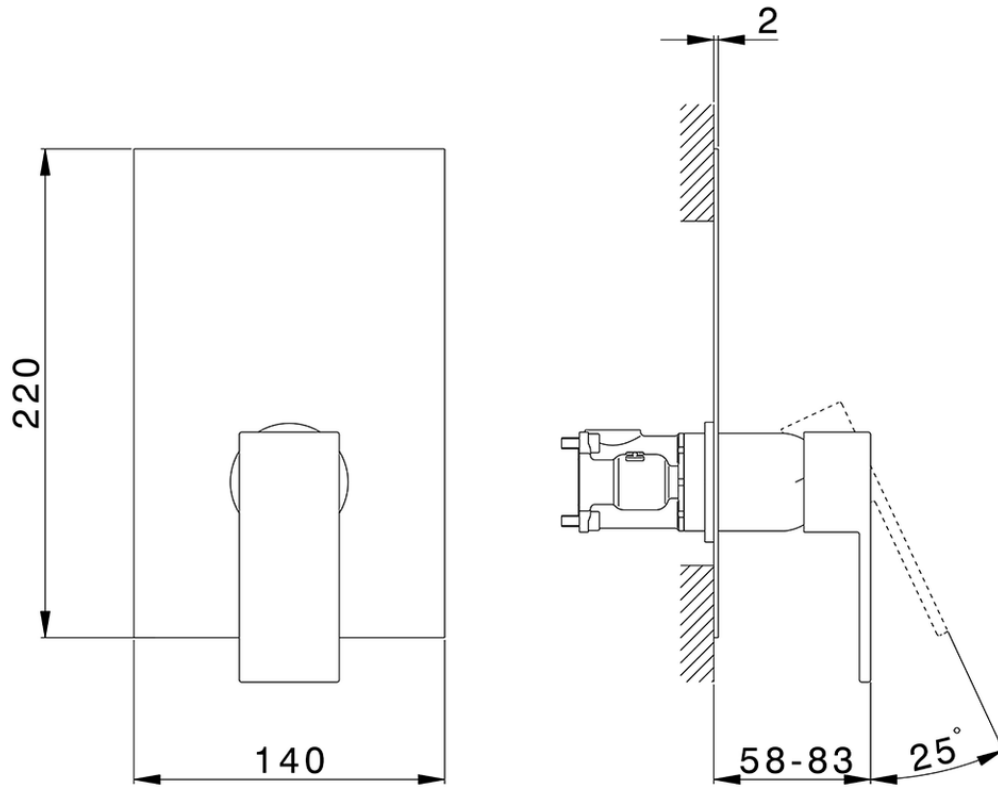

## Exposed part for Single Lever One Box Valve NUOVA EGO\_NE0BM010

NE0BM010

<https://en.huberitalia.com/exposed-part-for-single-lever-one-box-valve-nuova-ego-ne0bm010>

ZB00B031

<https://en.huberitalia.com/one-box-universal-concealed-part-one-box-zb00b031>