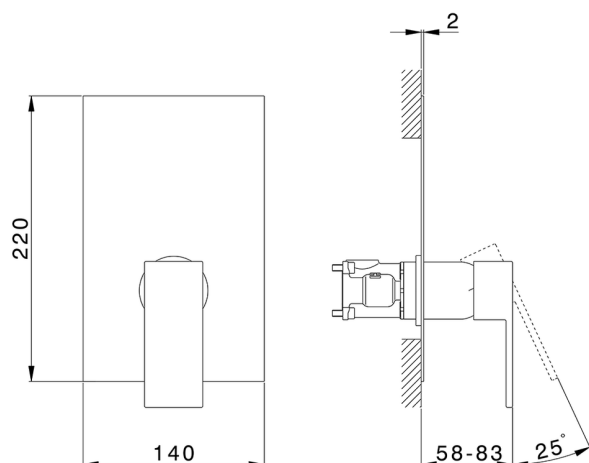

## Exposed part for Single Lever One Box Valve NUOVA EGO\_NE0BM010

MODEL **NE0BM010**

Exposed part for Single Lever One Box Valve, 1 Outlet, Minimum depth of installation: 67 mm, without concealed part, for items ZB00B030-ZB00B031

### CHARACTERISTICS

Cartridge Spare Parts **ZZ97179000**  
**35 mm Cartridge**  
 Installation **Concealed**  
 Required concealed parts **ZB00B031**  
**ZB00B030**