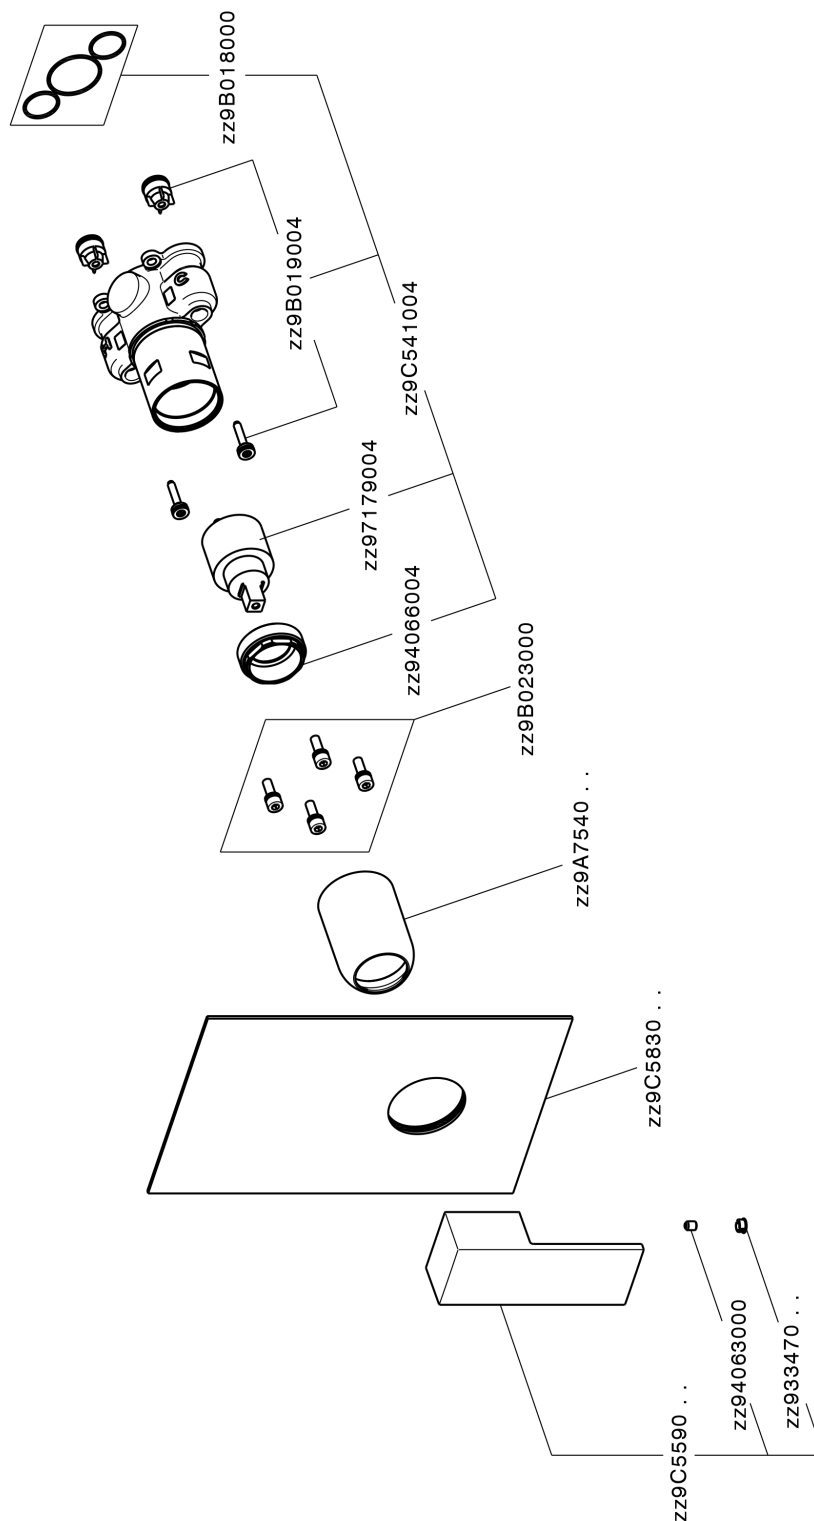

## Exposed part for Single Lever One Box Valve NUOVA EGO\_NE0BM010

MODEL **NE0BM010**

Exposed part for Single Lever One Box Valve, 1 Outlet, Minimum depth of installation: 67 mm, without concealed part, for items ZB00B030-ZB00B031

### CHARACTERISTICS

Cartridge Spare Parts **ZZ97179000**  
**35 mm Cartridge**  
 Installation **Concealed**  
 Required concealed parts **ZB00B031**  
**ZB00B030**

## Exposed part for Single Lever One Box Valve NUOVA EGO\_NE0BM010

NE0BM010

<https://en.huberitalia.com/exposed-part-for-single-lever-one-box-valve-nuova-ego-ne0bm010>