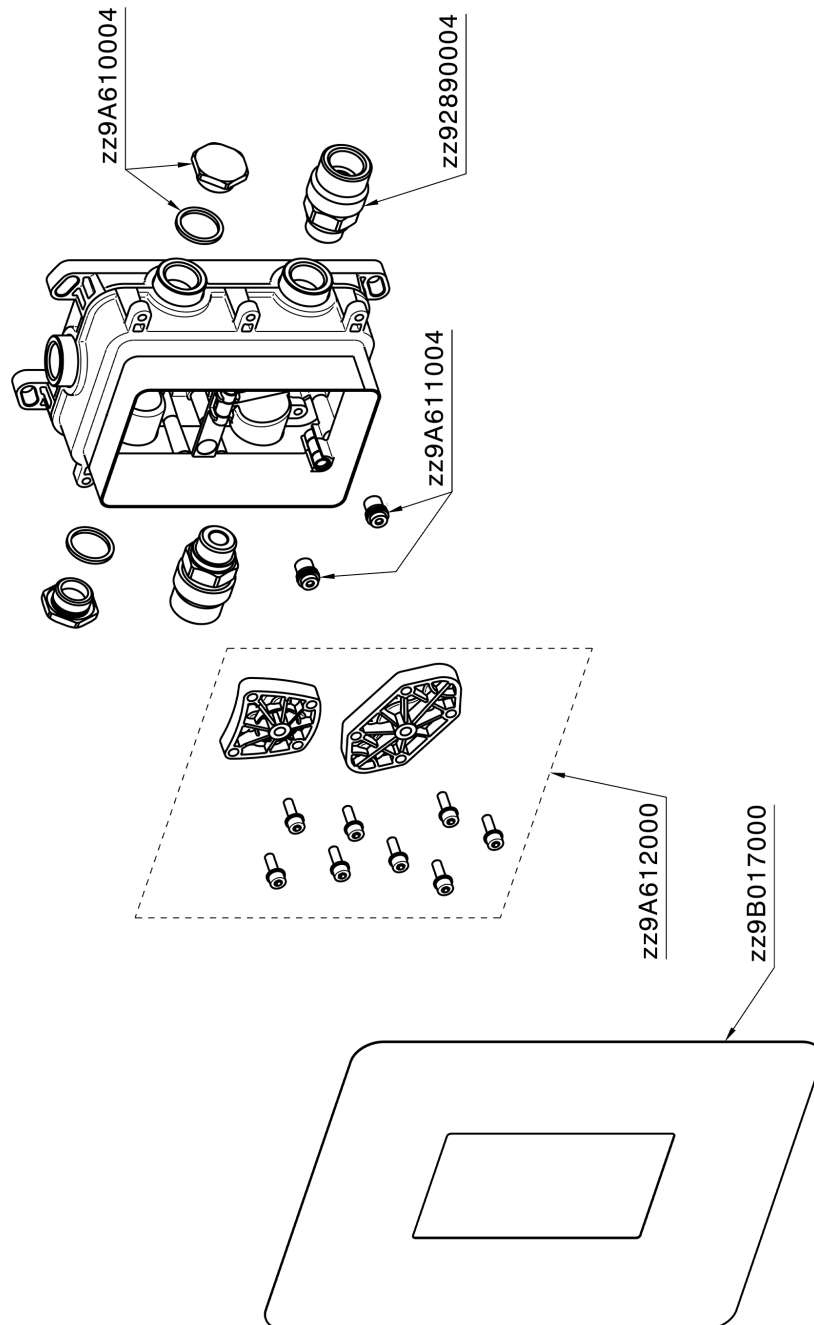

Exposed part for Single Lever One Box Valve NUOVA EGO_NE0BM010

NE0BM010

<https://en.huberitalia.com/exposed-part-for-single-lever-one-box-valve-nuova-ego-ne0bm010>

One Box Universal Concealed Part ONE BOX_ZB00B031

ZB00B031

<https://en.huberitalia.com/one-box-universal-concealed-part-one-box-zb00b031>

One Box Universal Concealed Part ONE BOX_ZB00B030

ZB00B030

<https://en.huberitalia.com/one-box-universal-concealed-part-one-box-zb00b030>