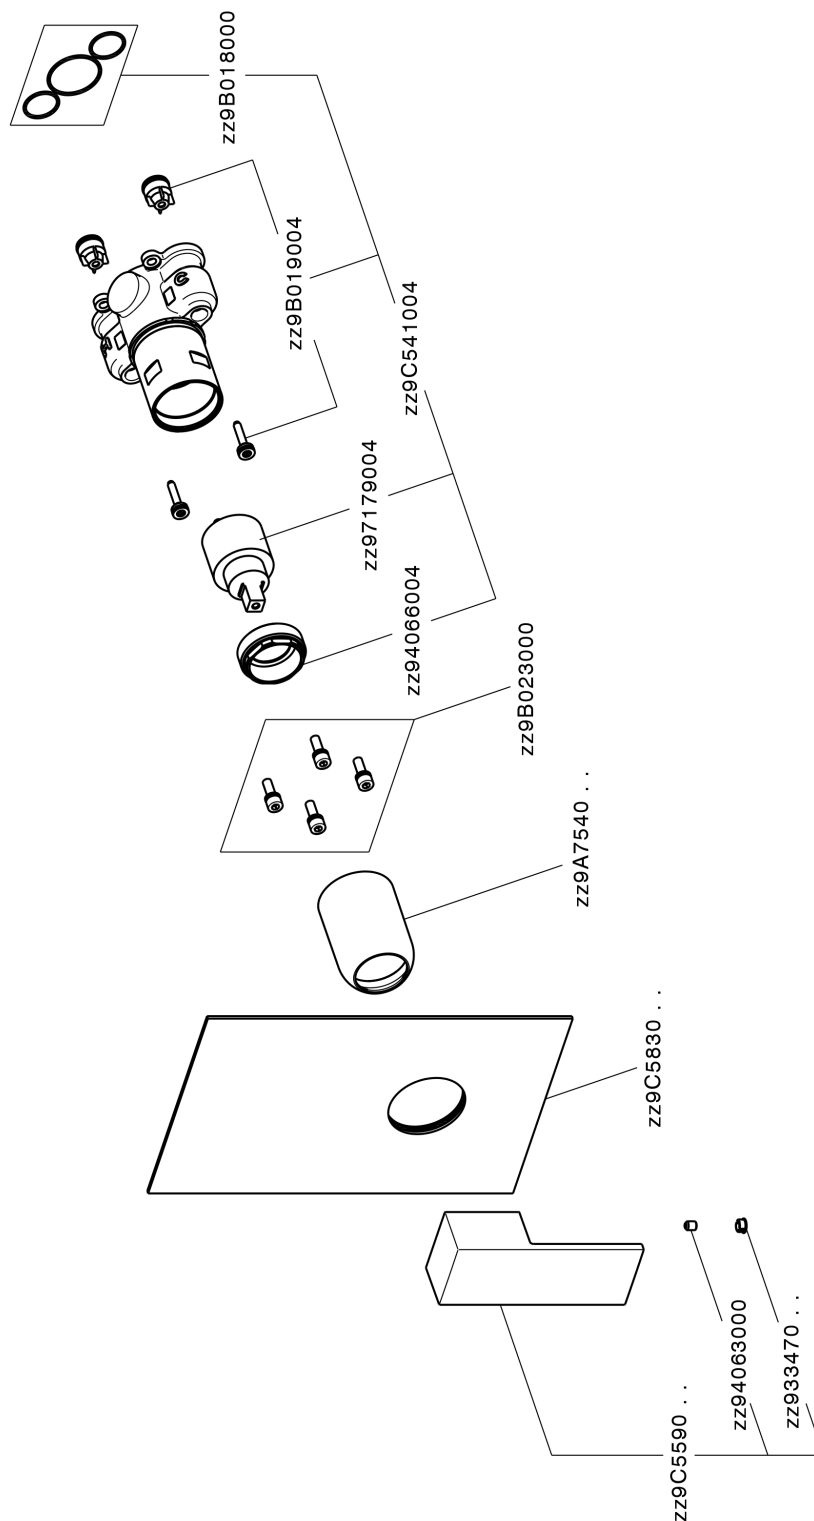

Exposed part for Single Lever One Box Valve NUOVA EGO_NE0BM010

NE0BM010

<https://en.huberitalia.com/exposed-part-for-single-lever-one-box-valve-nuova-ego-ne0bm010>

One Box Universal Concealed Part ONE BOX_ZB00B031

ZB00B031

<https://en.huberitalia.com/one-box-universal-concealed-part-one-box-zb00b031>

One Box Universal Concealed Part ONE BOX_ZB00B030

ZB00B030

<https://en.huberitalia.com/one-box-universal-concealed-part-one-box-zb00b030>

2024-12-04