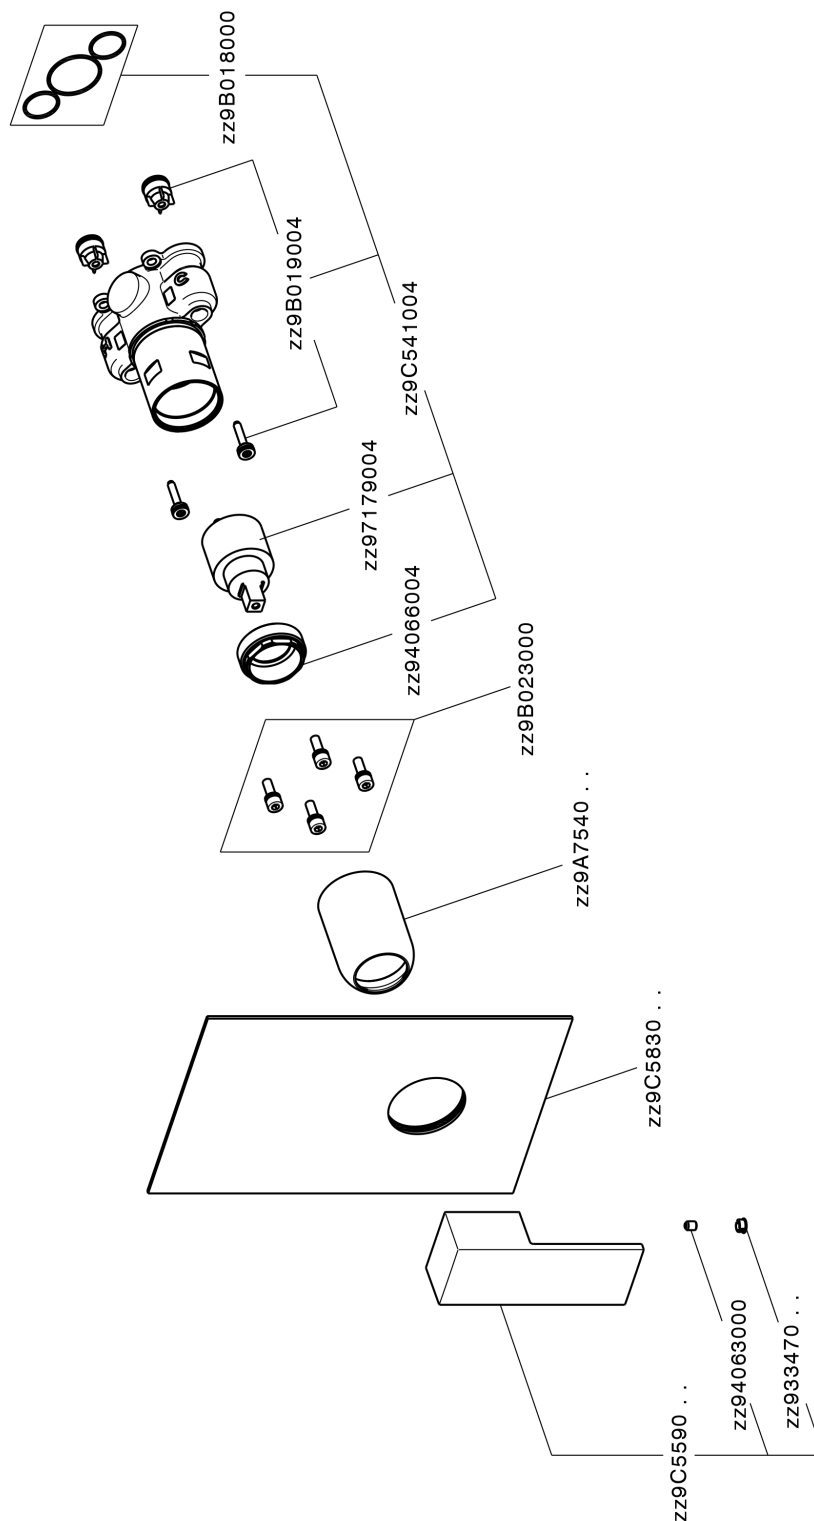

Exposed part for Single Lever One Box Valve NUOVA EGO_NE0BM010

MODEL **NE0BM010**

Exposed part for Single Lever One Box Valve, 1 Outlet, Minimum depth of installation: 67 mm, without concealed part, for items ZB00B030-ZB00B031

AVAILABLE FINISHINGS

-  **21** 21 Chrome
-  **2F** 2F Brushed Nickel
-  **40** 40 Matt Black
-  **4Q** 4Q Matt White

CHARACTERISTICS

Cartridge Spare Parts **ZZ97179000**
35 mm Cartridge
 Installation **Concealed**
 Required concealed parts **ZB00B031**
ZB00B030

Exposed part for Single Lever One Box Valve NUOVA EGO_NE0BM010

NE0BM010

<https://en.huberitalia.com/exposed-part-for-single-lever-one-box-valve-nuova-ego-ne0bm010>

One Box Universal Concealed Part ONE BOX_ZB00B031

MODEL **ZB00B031**

One Box Universal Concealed Part, for 1 or 2 or 3 outlet thermostatic or single lever, without trim kit, with noise reducers, with sealing gasket

AVAILABLE FINISHINGS

CHARACTERISTICS

Concealed	1
Installation	Concealed