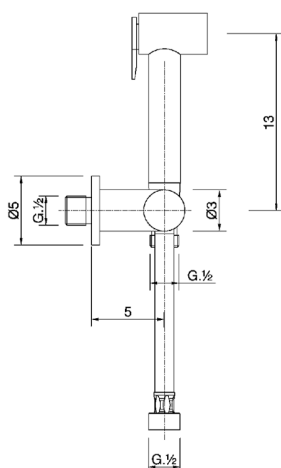

CHARACTERISTICS

Bidet handshower