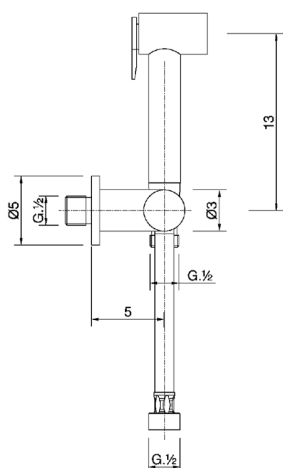

Bidet handshower set HYGENIC SHOWERS_TT007900

MODEL **TT007900**

Bidet handshower set, wall mounted bracket with 1/2" stopvalve, Bidet handshower, 120 cm Brass flexible hose

AVAILABLE FINISHINGS

- **21** 21 Chrome
- **24** 24 Gold

CHARACTERISTICS

Bidet handshower

2025-01-07