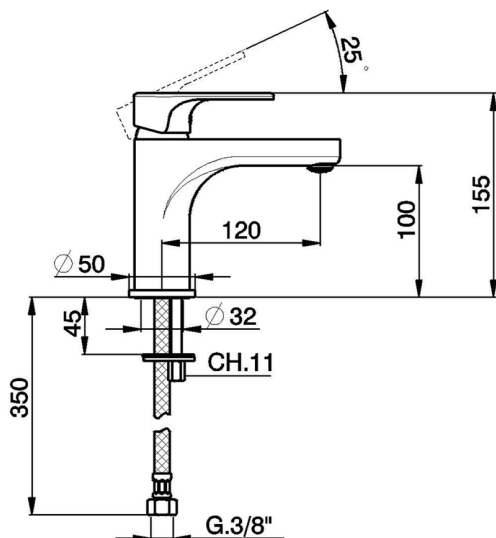

Single lever washbasin mixer " large " EnergySave H3_AH000505

MODEL **AH000505**

Single lever washbasin mixer " large " EnergySave, without automatic pop-up waste, G.3/8" stainless steel flexible hoses

AVAILABLE FINISHINGS

-  **21** 21 Chrome
-  **2F** 2F Brushed Nickel
-  **40** 40 Matt Black

CHARACTERISTICS

Cartridge Spare Parts **ZZ96800000**

35 mm Cartridge

EcoStop

EcoStop feature limits water flow to approximately 50% of maximum output with one point of resistance on setting. Push slightly past the middle stop only when full water output is required. This will save water up to 50%.

EnergySave

Thanks to the EnergySave device, only cold water will be drawn if the lever is operated in the central position, so that the water heater will not be engaged and no hot water wasted, leading to considerable savings in energy and costs. The temperature can be adjusted by rotating the lever to the left, until the desired temperature is reached.