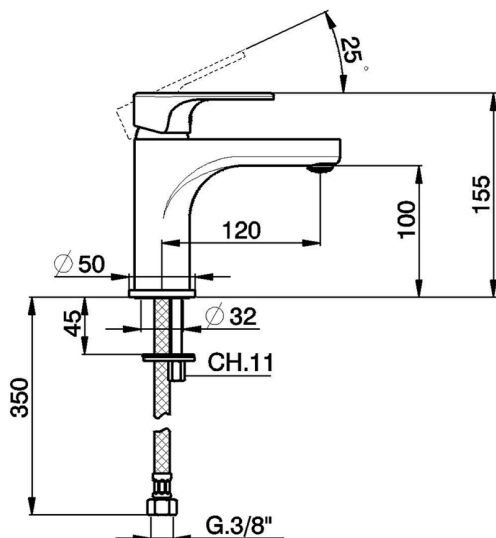

## Single lever washbasin mixer " large " EnergySave H3\_AH000505

MODEL **AH000505**

Single lever washbasin mixer " large " EnergySave, without automatic pop-up waste, G.3/8" stainless steel flexible hoses

### CHARACTERISTICS

Cartridge Spare Parts **ZZ96800000**

**35 mm Cartridge**

#### EcoStop

EcoStop feature limits water flow to approximately 50% of maximum output with one point of resistance on setting. Push slightly past the middle stop only when full water output is required. This will save water up to 50%.