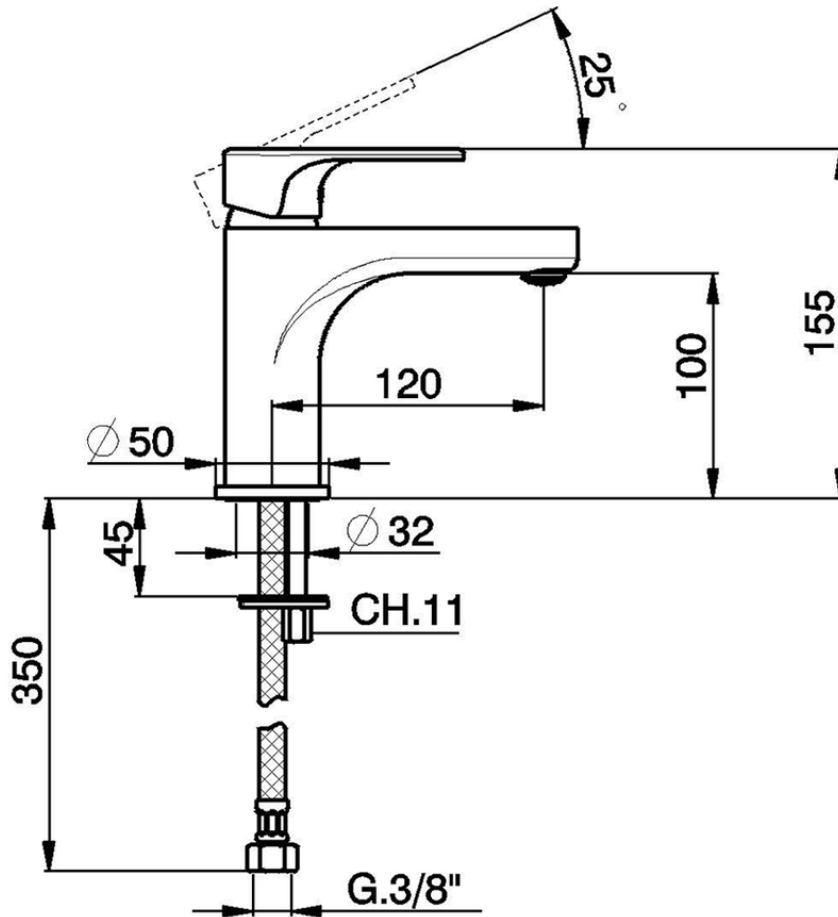

## Single lever washbasin mixer " large " EnergySave H3\_AH000505

AH000505

<https://en.huberitalia.com/single-lever-washbasin-mixer-large-energysave-h3-ah000505>

2024-11-15