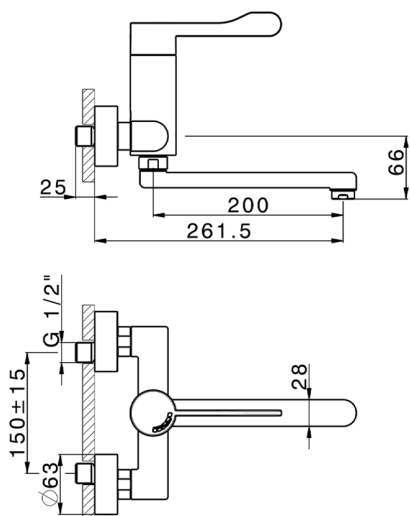

HTS DesignThermo Sequential Basin Mixer COMMUNITY_HDT70000

MODEL **HDT70000**

HTS DesignThermo Sequential Basin Mixer, on the wall, swivel spout

AVAILABLE FINISHINGS

CHARACTERISTICS

Sequential

The Huber sequential thermostatic cartridge HTS is equipped with a new, patented system for integrated and simultaneous adjustment of water temperature and flow.