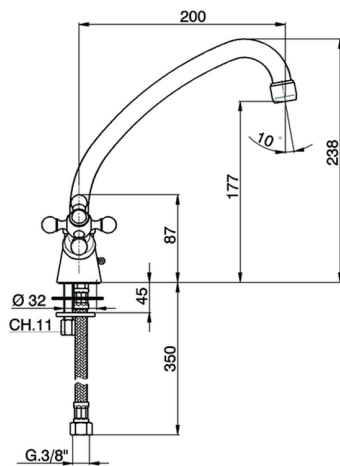

Sink mixer KITCHEN_RE300530

MODEL **RE300530**

Sink mixer, swivel spout, G.3/8" stainless steel flexible hoses

AVAILABLE FINISHINGS

- 
21 21 Chrome
- 
26 26 Old Copper
- 
27 27 Old Bronze
- 
49 49 Terre de France