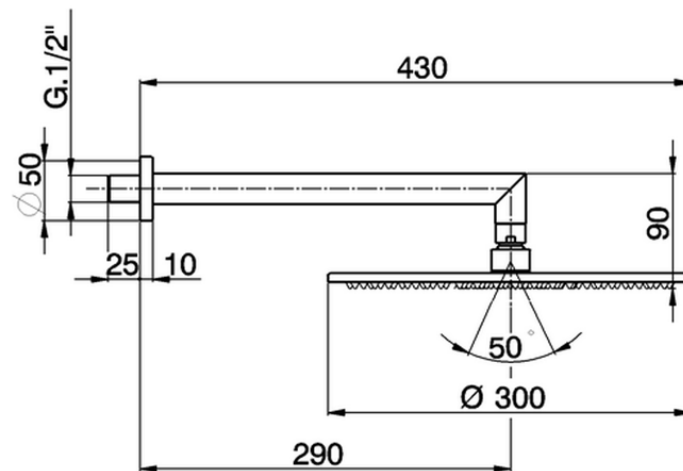

Shower arm with showerhead SHOWER_SS013480

SS013480

<https://en.huberitalia.com/shower-arm-with-showerhead-shower-ss013480>

2026-06-29