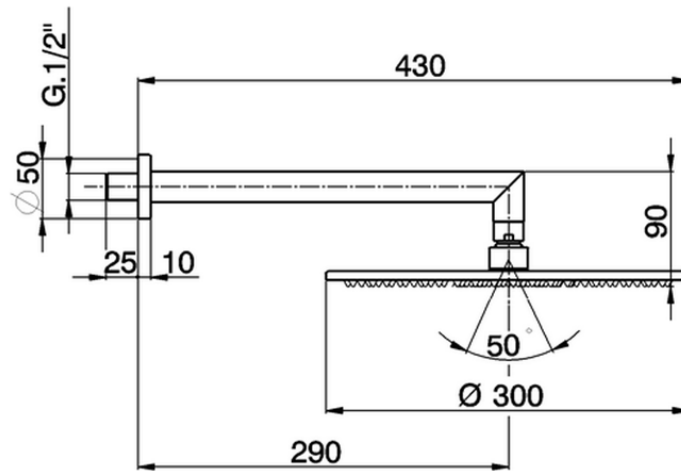

Shower arm with showerhead SHOWER_SS013480

SS013480

<https://en.huberitalia.com/shower-arm-with-showerhead-shower-ss013480>

2026-04-08