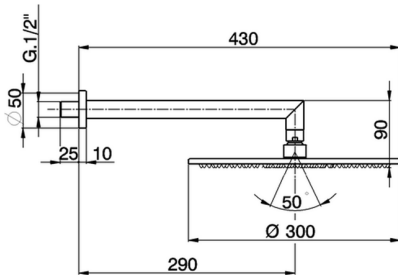

Shower arm with showerhead SHOWER_SS013480

MODEL **SS013480**

Shower arm with showerhead, 300 mm Brass Round
7 mm thick Shower Head, 290 mm Shower Arm

AVAILABLE FINISHINGS

CHARACTERISTICS

2026-06-29