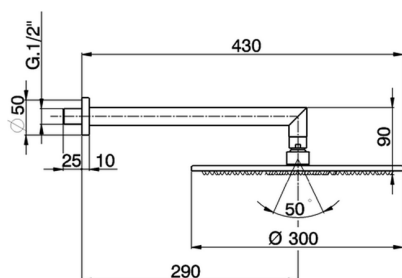

## Shower arm with showerhead SHOWER\_SS013480

MODEL **SS013480**

Shower arm with showerhead, 300 mm Brass Round  
7 mm thick Shower Head, 290 mm Shower Arm

AVAILABLE FINISHINGS

CHARACTERISTICS

2026-04-08