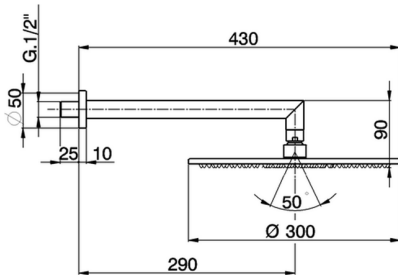

Shower arm with showerhead SHOWER_SS013480

MODEL **SS013480**

Shower arm with showerhead, 300 mm Brass Round
7 mm thick Shower Head, 290 mm Shower Arm

AVAILABLE FINISHINGS

CHARACTERISTICS

2026-06-30