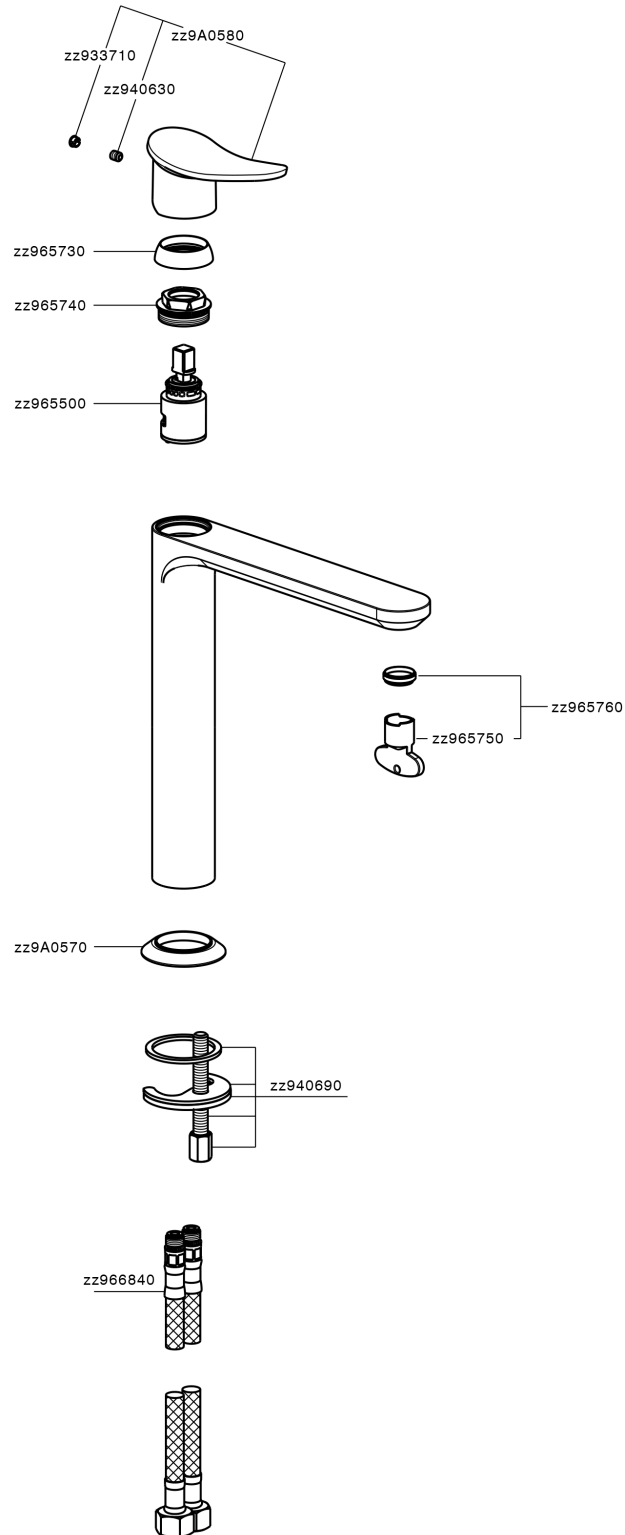

## Single lever tall washbasin mixer HARLOCK\_HC003554

HC003554

<https://en.huberitalia.com/single-lever-tall-washbasin-mixer-harlock-hc003554>

2026-04-14