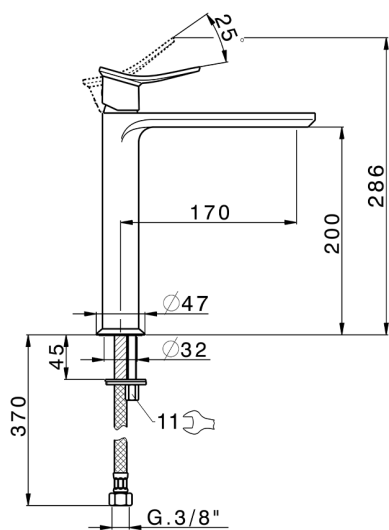

## Single lever tall washbasin mixer HARLOCK\_HC003554

MODEL **HC003554**

Single lever tall washbasin mixer, without automatic pop-up waste, G.3/8" stainless steel flexible hoses

### CHARACTERISTICS

Cartridge Spare Parts **ZZ96550000**

**25 mm Cartridge**

## Single lever tall washbasin mixer HARLOCK\_HC003554

HC003554

<https://en.huberitalia.com/single-lever-tall-washbasin-mixer-harlock-hc003554>

2026-04-16