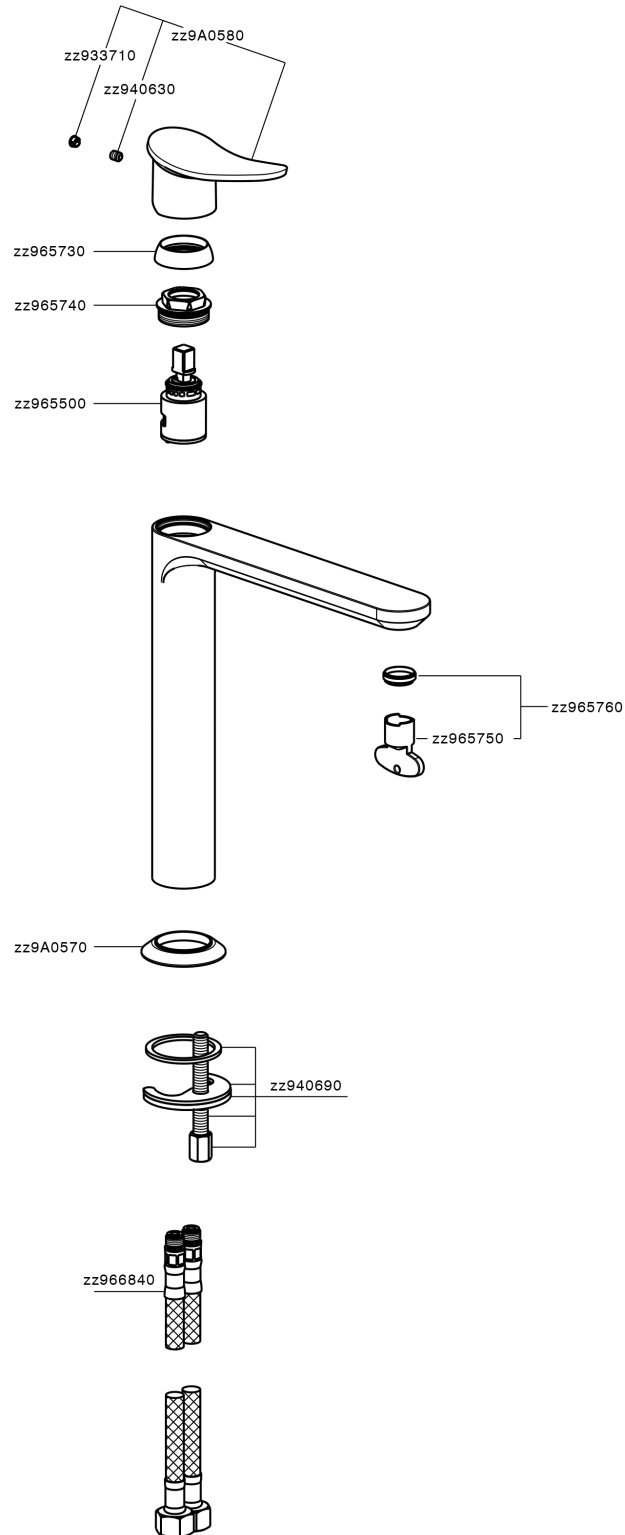

## Single lever tall washbasin mixer HARLOCK\_HC003554

MODEL **HC003554**

Single lever tall washbasin mixer, without automatic pop-up waste, G.3/8" stainless steel flexible hoses

### CHARACTERISTICS

Cartridge Spare Parts **ZZ96550000**

**25 mm Cartridge**

## Single lever tall washbasin mixer HARLOCK\_HC003554

HC003554

<https://en.huberitalia.com/single-lever-tall-washbasin-mixer-harlock-hc003554>

2026-04-16