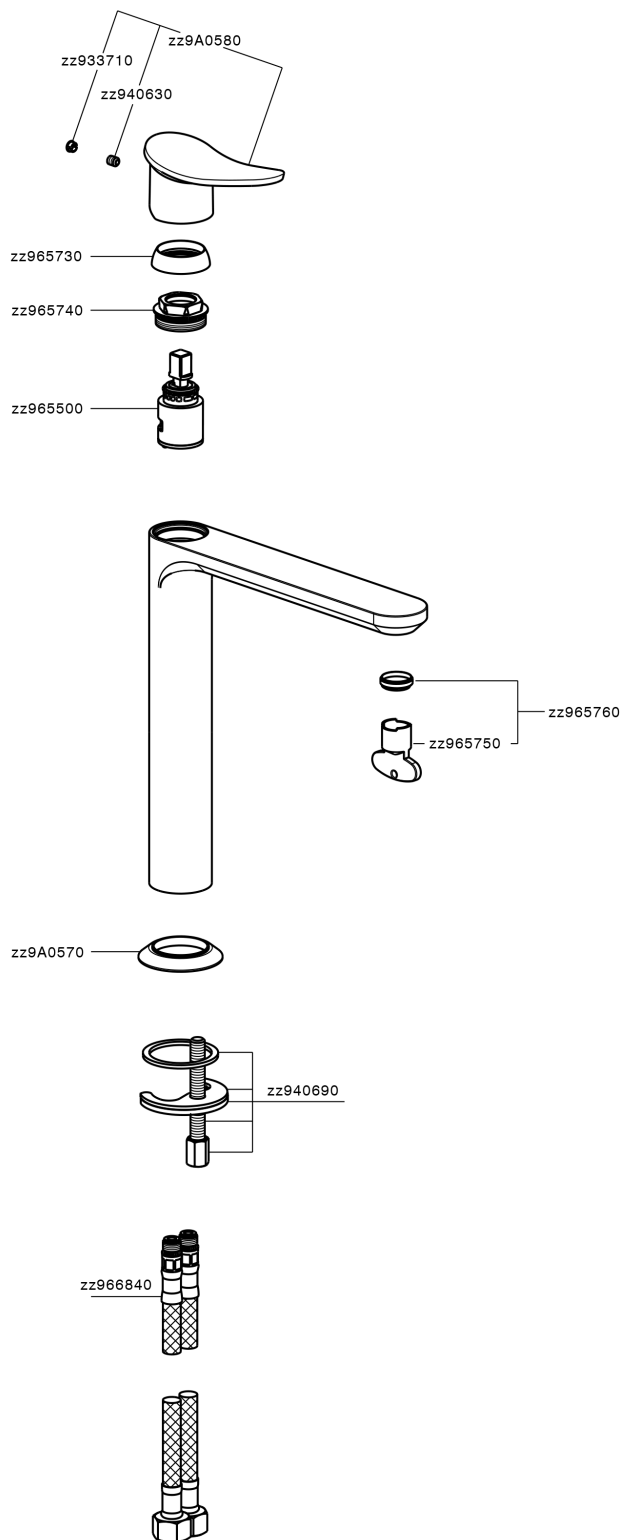

Single lever tall washbasin mixer HARLOCK_HC003554

MODEL **HC003554**

Single lever tall washbasin mixer, without automatic pop-up waste, G.3/8" stainless steel flexible hoses

AVAILABLE FINISHINGS

-  **21** 21 Chrome
-  **2P** 2P Rose Gold
-  **2Q** 2Q Black Titanium
-  **40** 40 Matt Black
-  **4Q** 4Q Matt White
-  **6T** 6T Chrome/Matt Black

CHARACTERISTICS

Cartridge Spare Parts **ZZ96550000**

25 mm Cartridge

Single lever tall washbasin mixer HARLOCK_HC003554

HC003554

<https://en.huberitalia.com/single-lever-tall-washbasin-mixer-harlock-hc003554>