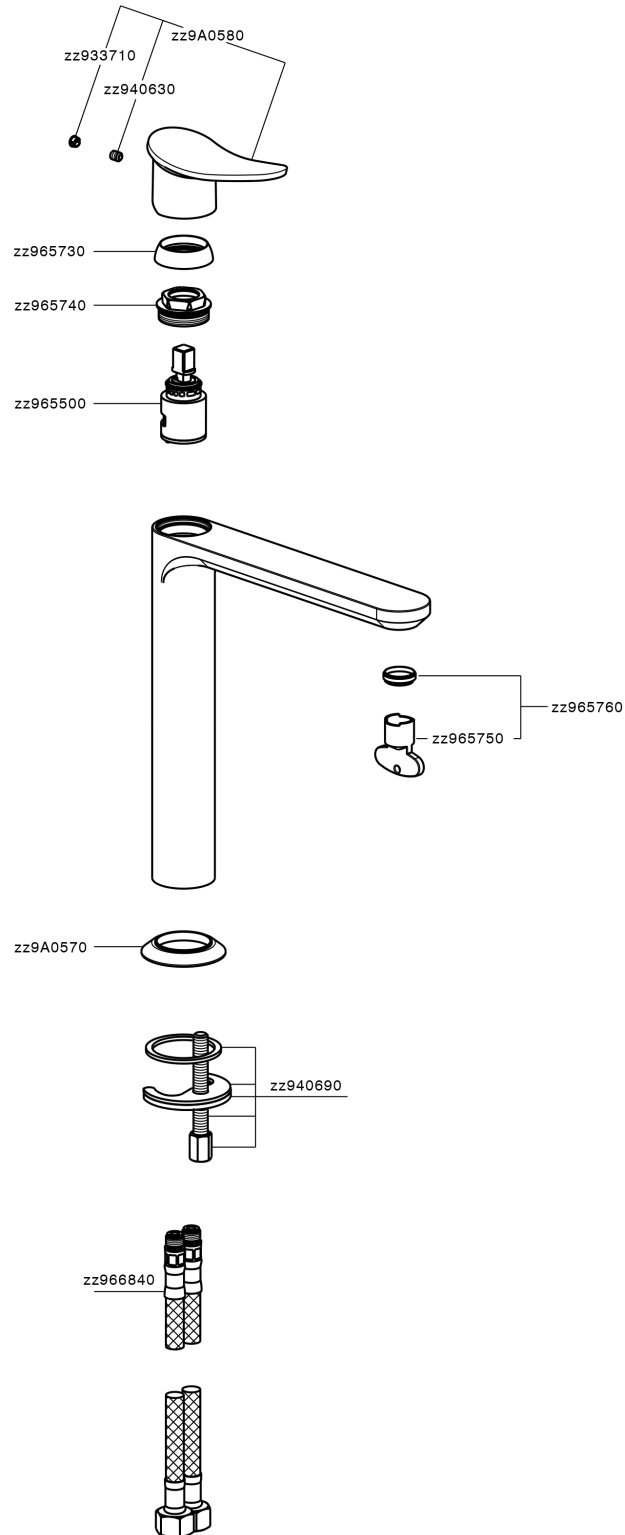

## Single lever tall washbasin mixer HARLOCK\_HC003554

MODEL **HC003554**

Single lever tall washbasin mixer, without automatic pop-up waste, G.3/8" stainless steel flexible hoses

### CHARACTERISTICS

Cartridge Spare Parts **ZZ96550000**

**25 mm Cartridge**

## Single lever tall washbasin mixer HARLOCK\_HC003554

HC003554

<https://en.huberitalia.com/single-lever-tall-washbasin-mixer-harlock-hc003554>

2026-04-30