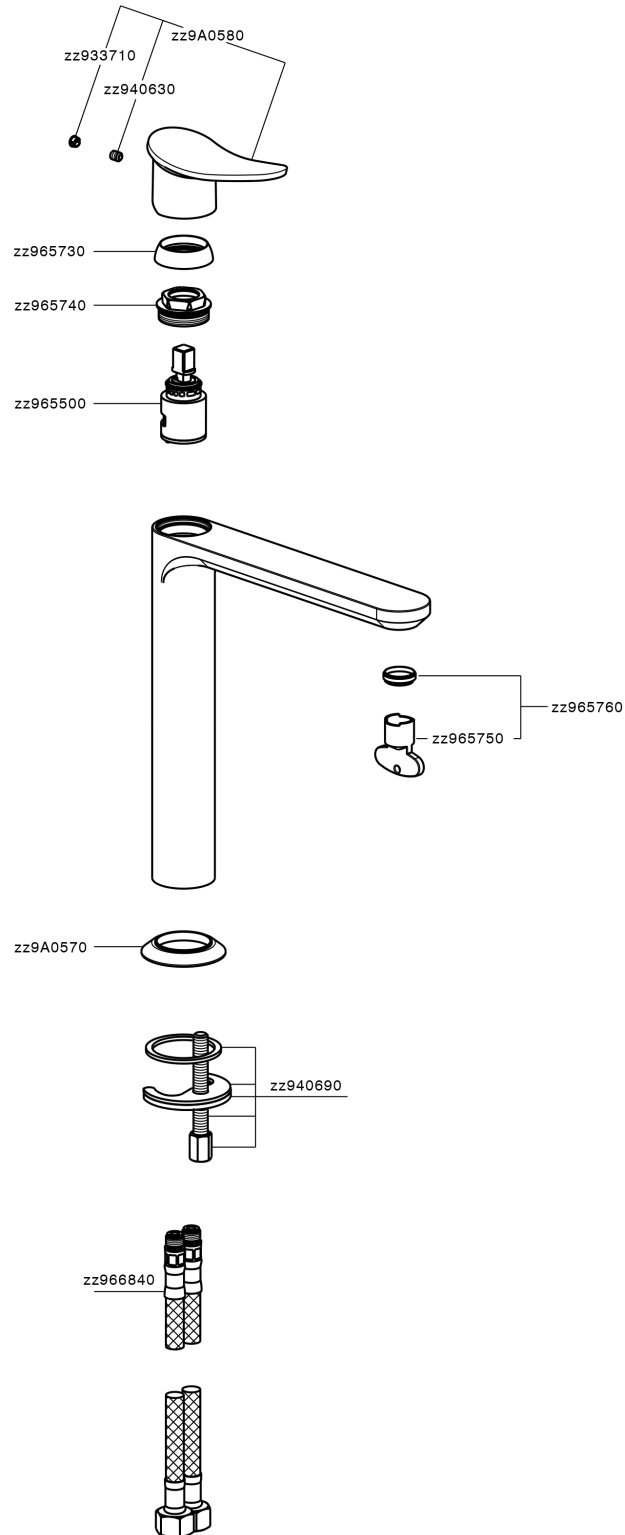

## Single lever tall washbasin mixer HARLOCK\_HC003554

MODEL **HC003554**

Single lever tall washbasin mixer, without automatic pop-up waste, G.3/8" stainless steel flexible hoses

### CHARACTERISTICS

Cartridge Spare Parts **ZZ96550000**

**25 mm Cartridge**

## Single lever tall washbasin mixer HARLOCK\_HC003554

HC003554

<https://en.huberitalia.com/single-lever-tall-washbasin-mixer-harlock-hc003554>

2026-06-30