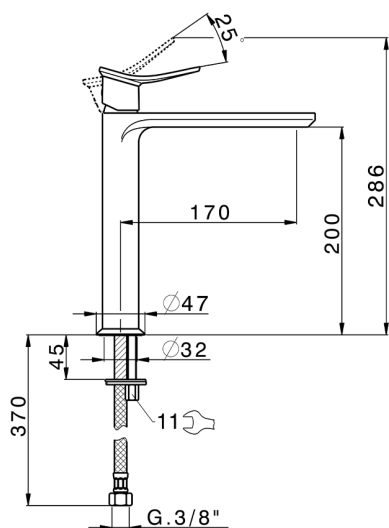

## Single lever tall washbasin mixer HARLOCK\_HC003554

MODEL **HC003554**

Single lever tall washbasin mixer, without automatic pop-up waste, G.3/8" stainless steel flexible hoses

### CHARACTERISTICS

Cartridge Spare Parts **ZZ96550000**

**25 mm Cartridge**

## Single lever tall washbasin mixer HARLOCK\_HC003554

HC003554

<https://en.huberitalia.com/single-lever-tall-washbasin-mixer-harlock-hc003554>

2026-06-30