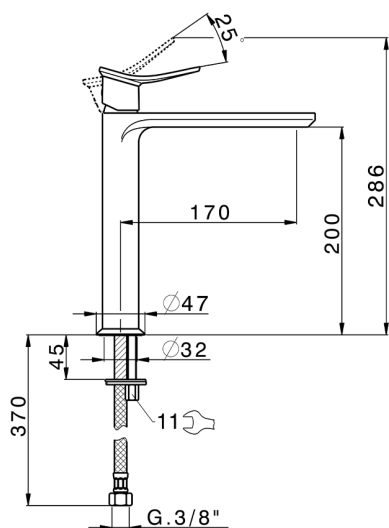

## Single lever tall washbasin mixer HARLOCK\_HC003554

MODEL **HC003554**

Single lever tall washbasin mixer, without automatic pop-up waste, G.3/8" stainless steel flexible hoses

### CHARACTERISTICS

Cartridge Spare Parts **ZZ96550000**

**25 mm Cartridge**

## Single lever tall washbasin mixer HARLOCK\_HC003554

HC003554

<https://en.huberitalia.com/single-lever-tall-washbasin-mixer-harlock-hc003554>

2026-04-30