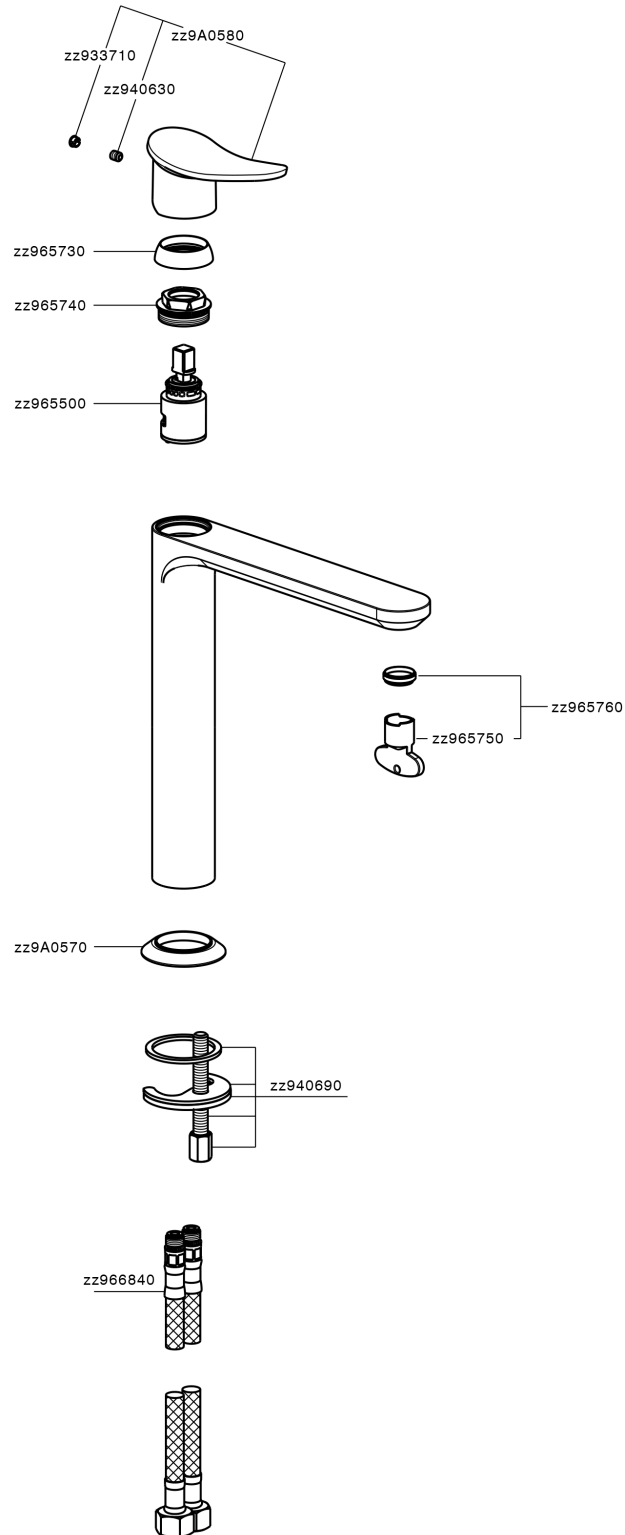

## Single lever tall washbasin mixer HARLOCK\_HC003554

HC003554

<https://en.huberitalia.com/single-lever-tall-washbasin-mixer-harlock-hc003554>

2026-04-20