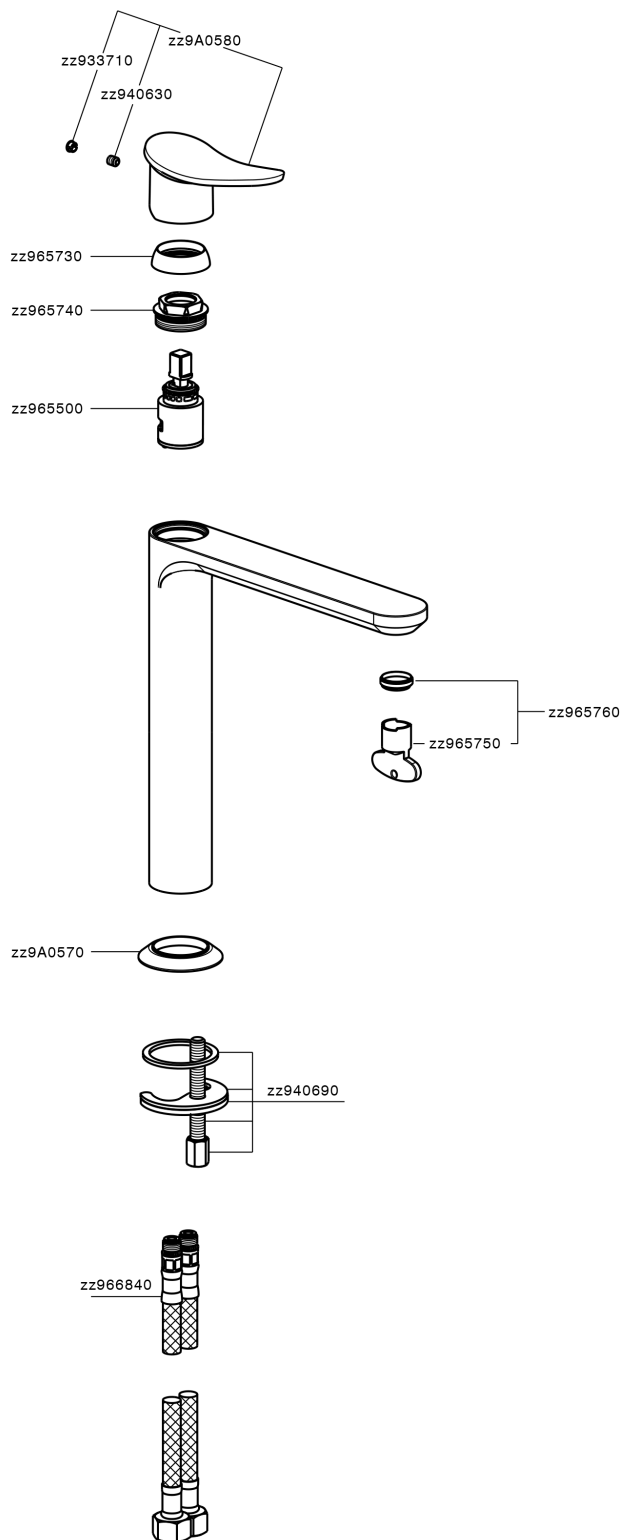

Single lever tall washbasin mixer HARLOCK_HC003554

HC003554

<https://en.huberitalia.com/single-lever-tall-washbasin-mixer-harlock-hc003554>

2026-04-22