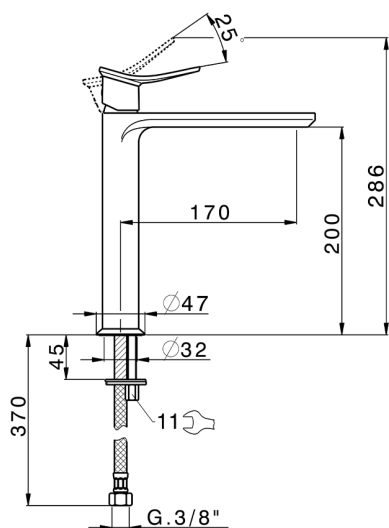

## Single lever tall washbasin mixer HARLOCK\_HC003554

MODEL **HC003554**

Single lever tall washbasin mixer, without automatic pop-up waste, G.3/8" stainless steel flexible hoses

### CHARACTERISTICS

Cartridge Spare Parts **ZZ96550000**

**25 mm Cartridge**

## Single lever tall washbasin mixer HARLOCK\_HC003554

HC003554

<https://en.huberitalia.com/single-lever-tall-washbasin-mixer-harlock-hc003554>

2026-06-09