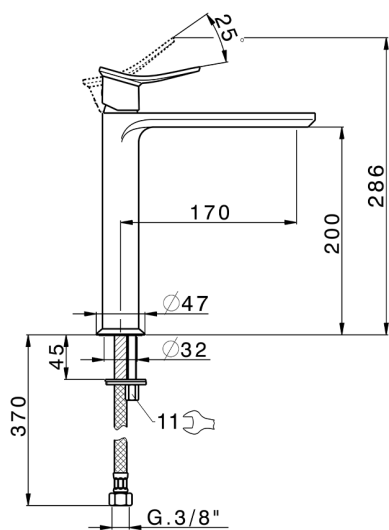

## Single lever tall washbasin mixer HARLOCK\_HC003554

MODEL **HC003554**

Single lever tall washbasin mixer, without automatic pop-up waste, G.3/8" stainless steel flexible hoses

### CHARACTERISTICS

Cartridge Spare Parts **ZZ96550000**

**25 mm Cartridge**

## Single lever tall washbasin mixer HARLOCK\_HC003554

HC003554

<https://en.huberitalia.com/single-lever-tall-washbasin-mixer-harlock-hc003554>

2026-06-30