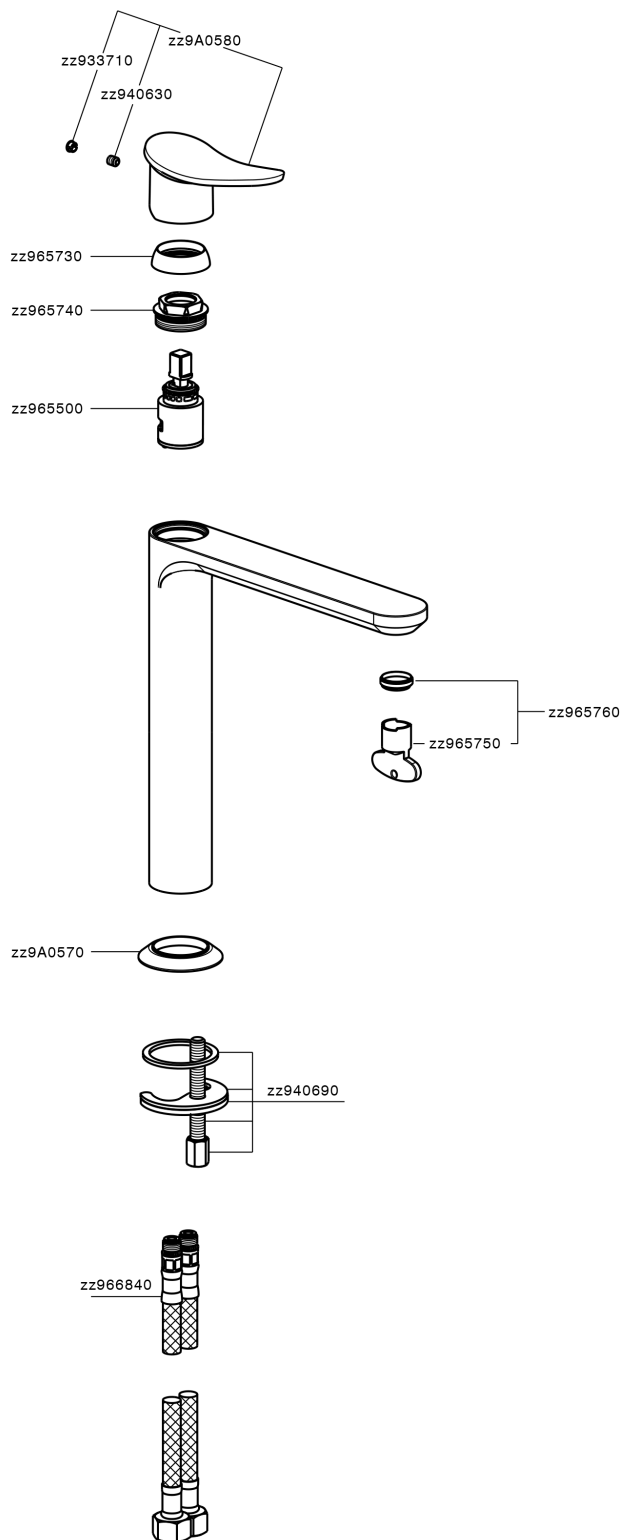

Single lever tall washbasin mixer HARLOCK_HC003554

HC003554

<https://en.huberitalia.com/single-lever-tall-washbasin-mixer-harlock-hc003554>

2026-04-29