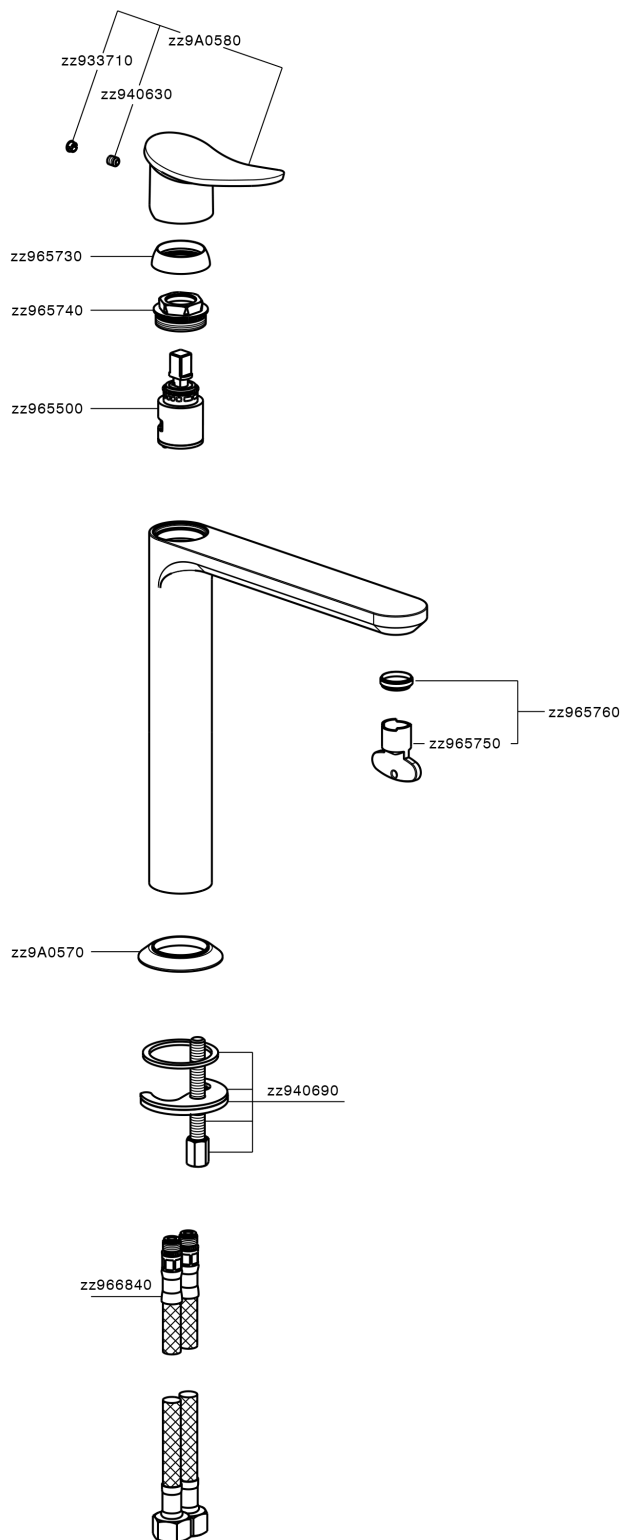

## Single lever tall washbasin mixer HARLOCK\_HC003554

HC003554

<https://en.huberitalia.com/single-lever-tall-washbasin-mixer-harlock-hc003554>

2026-05-19