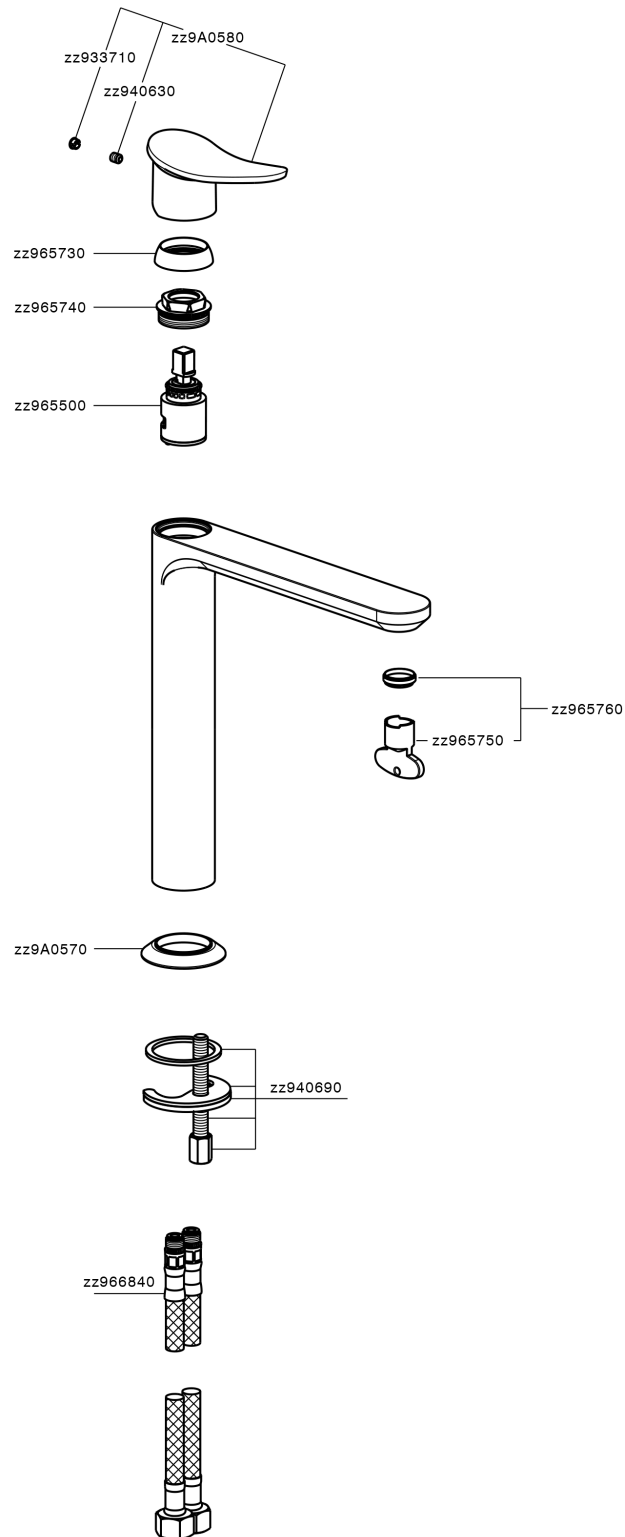

## Single lever tall washbasin mixer HARLOCK\_HC003554

MODEL **HC003554**

Single lever tall washbasin mixer, without automatic pop-up waste, G.3/8" stainless steel flexible hoses

### CHARACTERISTICS

Cartridge Spare Parts **ZZ96550000**

**25 mm Cartridge**

## Single lever tall washbasin mixer HARLOCK\_HC003554

HC003554

<https://en.huberitalia.com/single-lever-tall-washbasin-mixer-harlock-hc003554>

2026-06-10