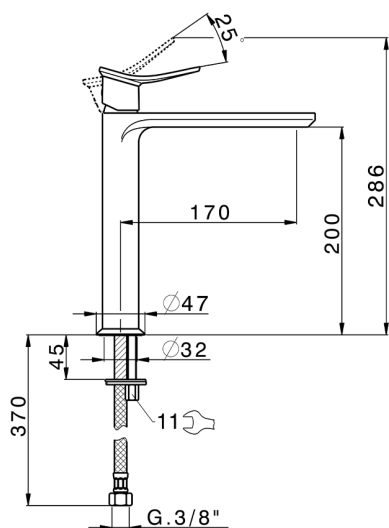

## Single lever tall washbasin mixer HARLOCK\_HC003554

MODEL **HC003554**

Single lever tall washbasin mixer, without automatic pop-up waste, G.3/8" stainless steel flexible hoses

### CHARACTERISTICS

Cartridge Spare Parts **ZZ96550000**

**25 mm Cartridge**

## Single lever tall washbasin mixer HARLOCK\_HC003554

HC003554

<https://en.huberitalia.com/single-lever-tall-washbasin-mixer-harlock-hc003554>

2026-06-10