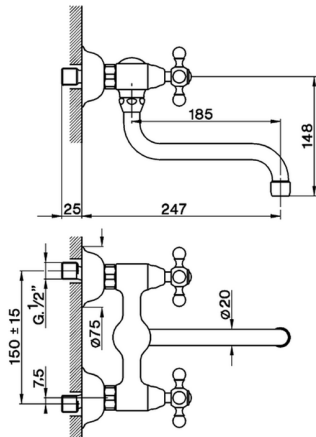

Exposed sink mixer KITCHEN_AR900400

MODEL **AR900400**

Exposed sink mixer, swivel spout

AVAILABLE FINISHINGS

CHARACTERISTICS

2024-09-19