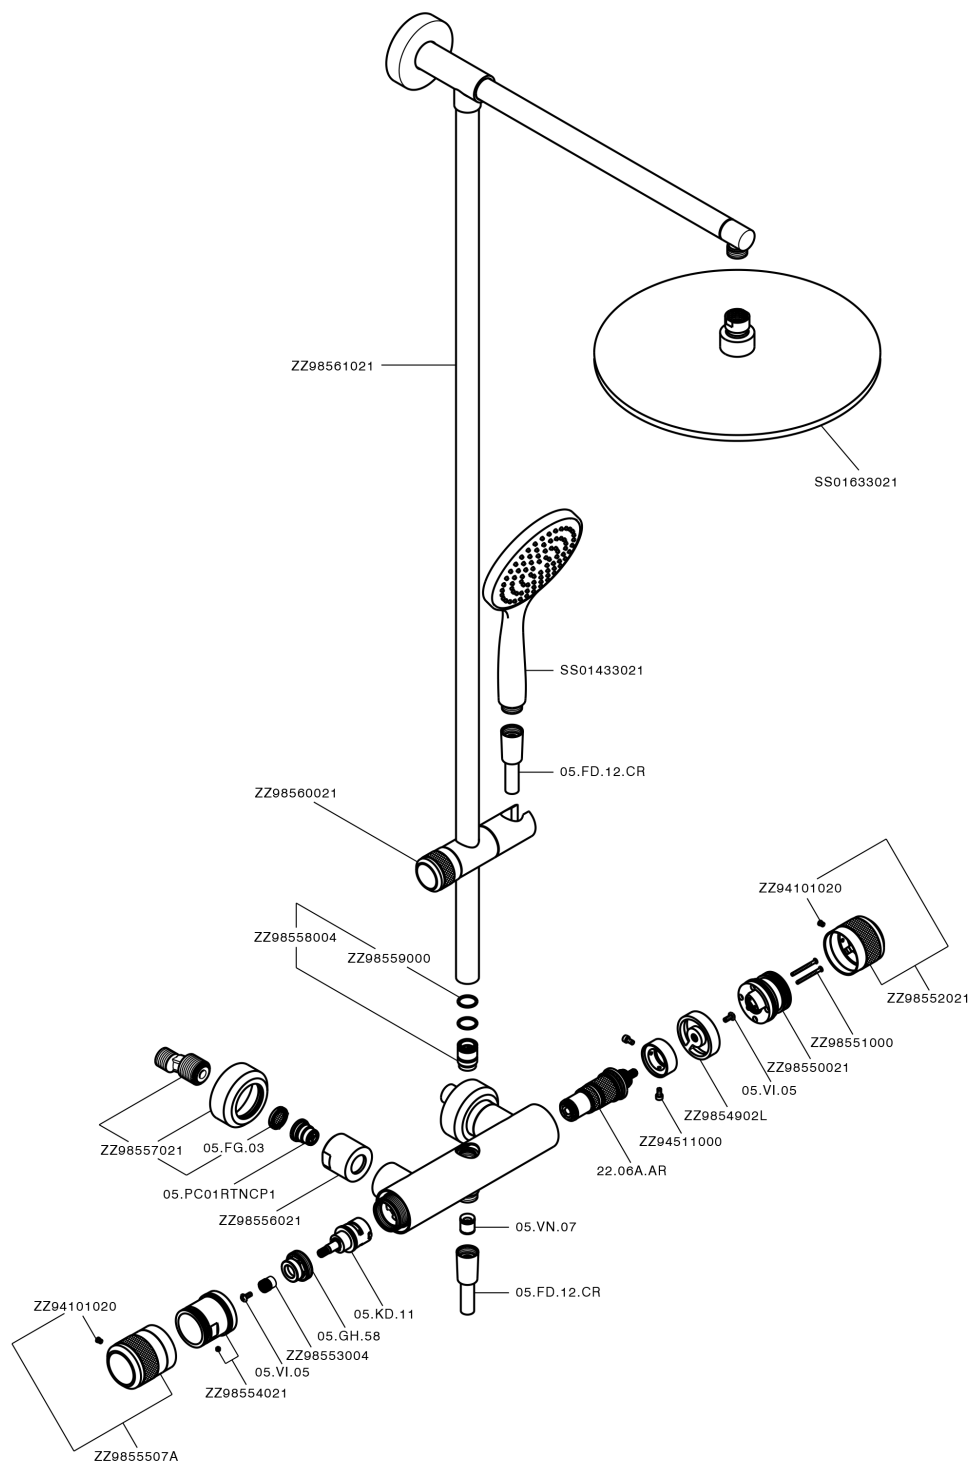

2-function Thermostatic shower set CHRONOS_CRC78020

CRC78020

<https://en.huberitalia.com/2-function-thermostatic-shower-set-chronos-crc78020>

2024-11-24