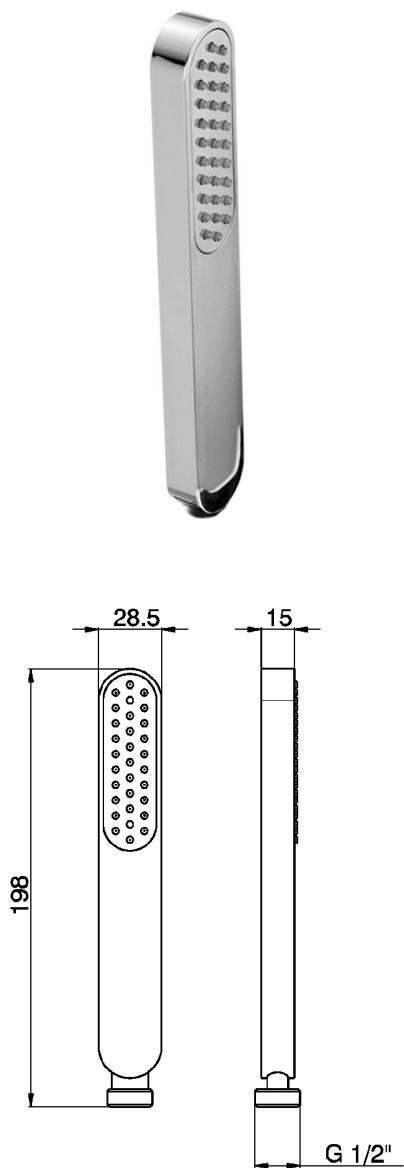

## ABS Levity handshower SHOWER\_SS014250

MODEL **SS014250**

Handshower, ABS one spray

### AVAILABLE FINISHINGS

-  **21** 21 Chrome
-  **2B** 2B Polished Nickel
-  **2F** 2F Brushed Nickel
-  **40** 40 Matt Black
-  **4Q** 4Q Matt White