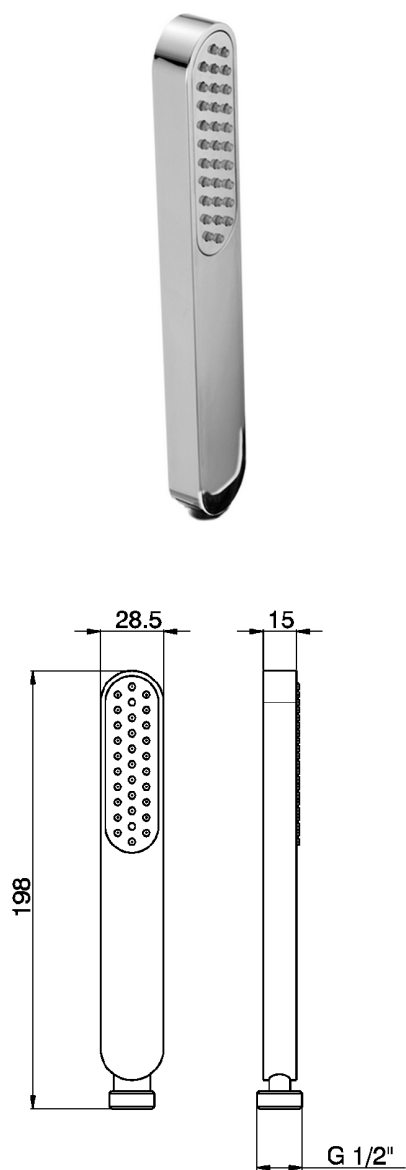

ABS Levity handshower SHOWER_SS014250

MODEL **SS014250**

Handshower, ABS one spray

AVAILABLE FINISHINGS

-  **21** 21 Chrome
-  **2B** 2B Polished Nickel
-  **2F** 2F Brushed Nickel
-  **40** 40 Matt Black
-  **4Q** 4Q Matt White