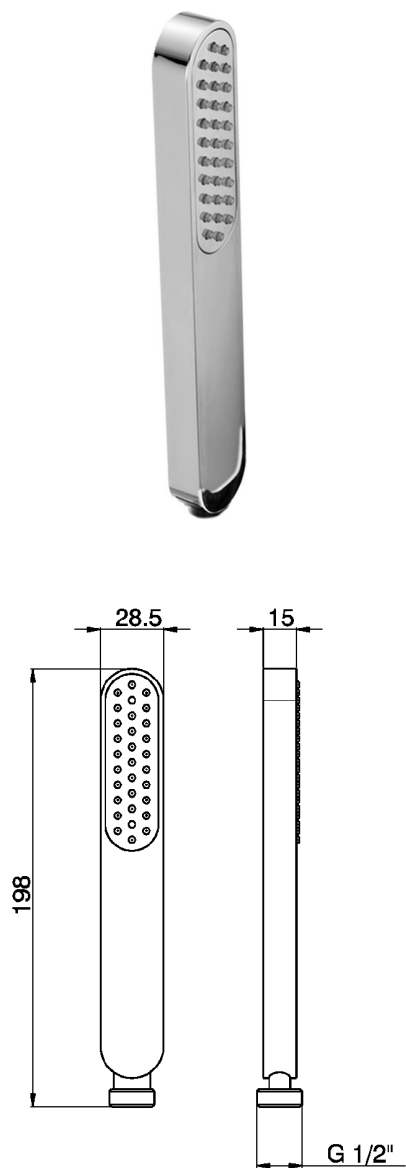

## ABS Levity handshower SHOWER\_SS014250

MODEL **SS014250**

Handshower, ABS one spray

### AVAILABLE FINISHINGS

-  **21** 21 Chrome
-  **2B** 2B Polished Nickel
-  **2F** 2F Brushed Nickel
-  **40** 40 Matt Black
-  **4Q** 4Q Matt White