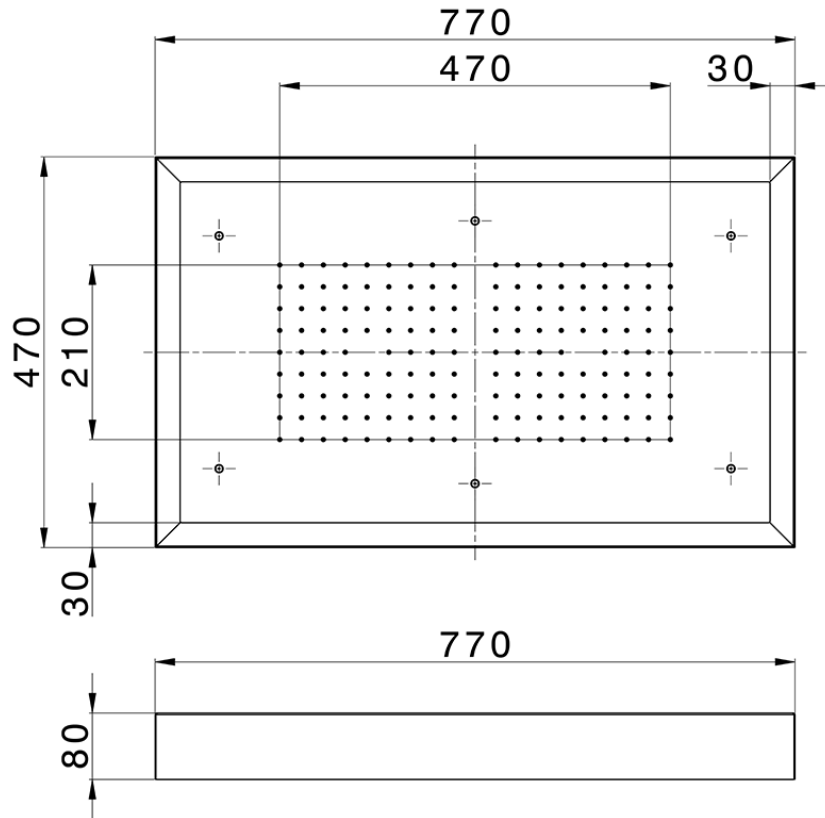

## 770x470 mm Chromotherapy Ceiling showerhead ZEN\_ZS1C0150

ZS1C0150

<https://en.huberitalia.com/770x470-mm-chromotherapy-ceiling-showerhead-zen-zs1c0150>

2024-11-15