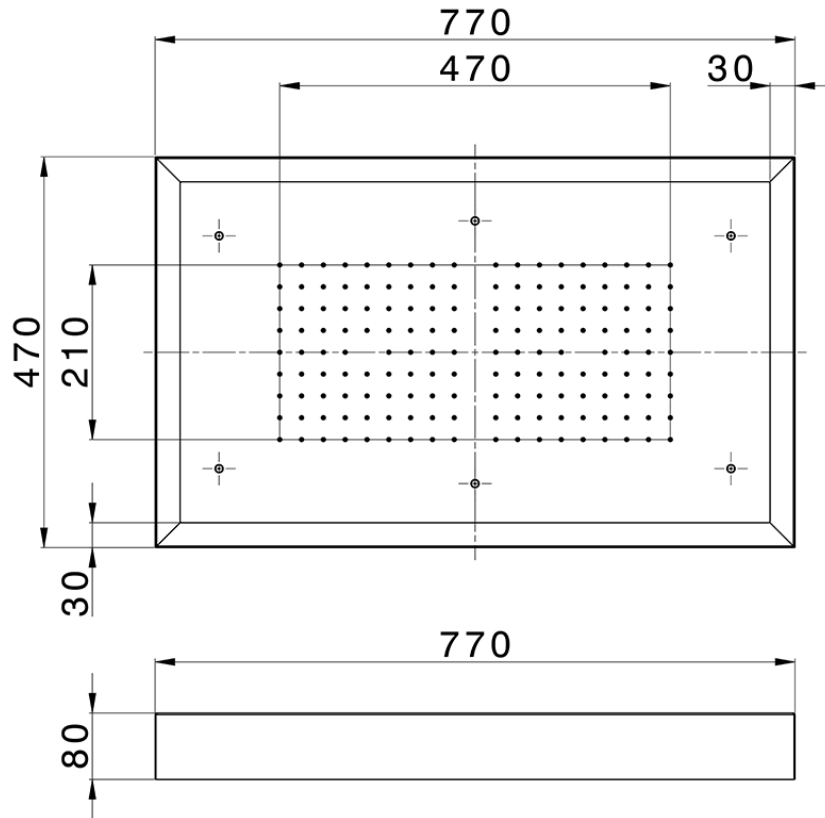

770x470 mm Chromotherapy Ceiling showerhead ZEN_ZS1C0150

ZS1C0150

<https://en.huberitalia.com/770x470-mm-chromotherapy-ceiling-showerhead-zen-zs1c0150>

2024-11-15